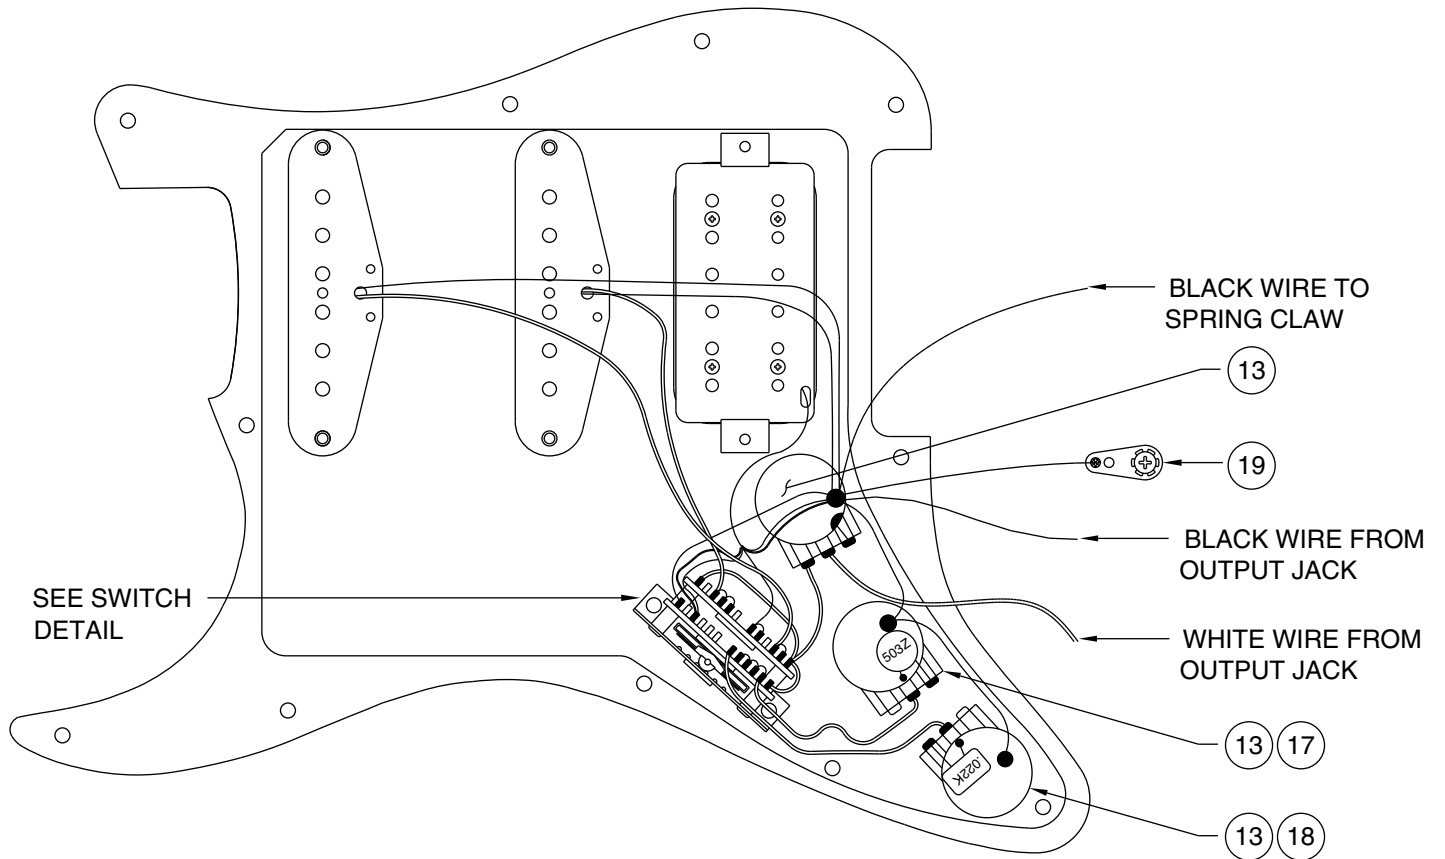

LONE STAR STRATOCASTER 0107900/7902

PICKGUARD ASSEMBLY

SWITCH WIRING
N.T.S.

BRIDGE ASSEMBLY