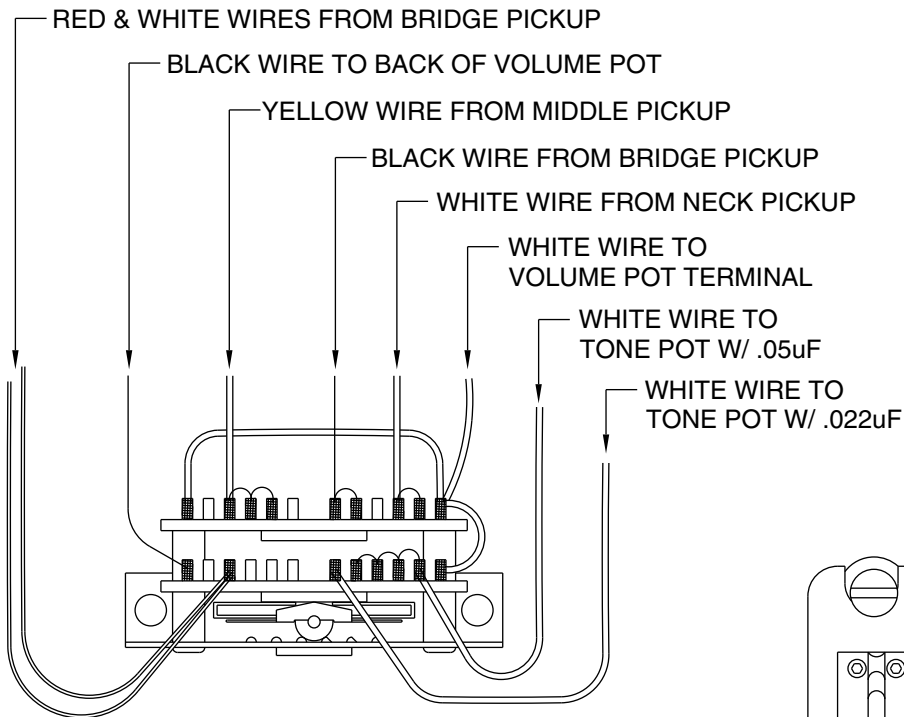

LONE STAR STRATOCASTER 0107900/7902

PICKGUARD ASSEMBLY

SWITCH WIRING
N.T.S.

BRIDGE ASSEMBLY