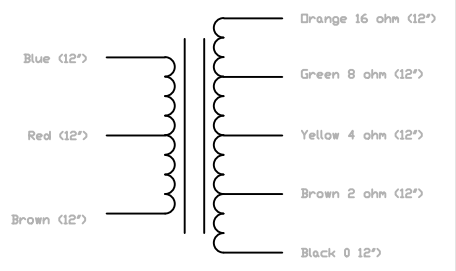

ALL DIMENSIONS ARE TAKEN FROM PRODUCTION SAMPLES AND SHOULD BE KEPT WITHIN TOLERANCE.
 IF WINDING SPECS. DEMAND ANY DIMENSIONS TO CHANGE, CONTACT JESSE SHARRON FOR APPROVAL.

REV CHANGE			
REV	BY	DATE	NOTE

3.4Kct

ALL LEAD LENGTHS MEASURED FROM EXIT OF BELL, OR EXIT FROM WINDING IF BELL IS NOT USED

TOLERANCE:	+/-0.05	UNITS:	INCHES
MATERIAL:	N/A		
FINISH:	BLACK BELLS		
PART NAME:	British 45 style OUTPUT		
PART DESC:	JTM45 OT		
MOJO PN:	7021300		
FILE:	British 45 style OUTPUT		
DRAWN BY:	JESSE SHARRON		
DATE:	09-16-05		
PRINT SCALE:	1:1		
DRAWN SCALE:	1:1		
Page:	1 of 1		