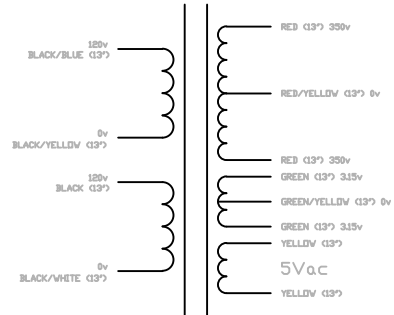

REV CHANGE			
REV	BY	DATE	NOTE

* For 120v Operation
tie Blk & Blk/Blue, Blk/Wht & Blk/Yel
apply 120v Blk & Blk/Blue to Blk/Wht & Blk/Yel

* For 240v Operation
tie Blk/Blue and Blk,Wht
apply 240v Blk/Yellow to Blk

TOLERANCE:	+/-0.05	UNITS:	INCHES
MATERIAL:	N/A		
FINISH:	GALVANIZED BELLS		
PART NAME:	British Style 45 POWER		
PART DESC:	MOJO JTM45 Power		
MOJO PN:	7020300		
FILE:	British Style 45 PT		
DRAWN BY:	BRAD HASSELL		
DATE:	15-03-05		
PRINT SCALE:	1:1		
DRAWN SCALE:	1:1		
Page:	1 of 1