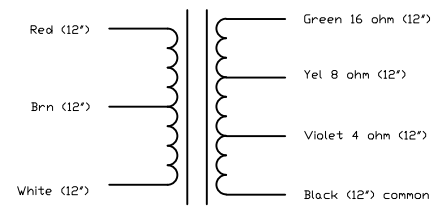

REV CHANGE			
REV	BY	DATE	NOTE

TOLERANCE: +/- .05	UNITS: INCHES
MATERIAL: N/A	
FINISH: SINGLE SILVER BELL	
PART NAME: British 900 style 50w OT	
PART DESC: OUTPUT TRANSFORMER	
MOJO PN:	
FILE: British Style 900 50W OT	
DRAWN BY: JESSE SHARRON	
DATE: 9-21-05	
PRINT SCALE: 1 to 2	
DRAWN SCALE: 1 to 1	
Pg 1 of 1