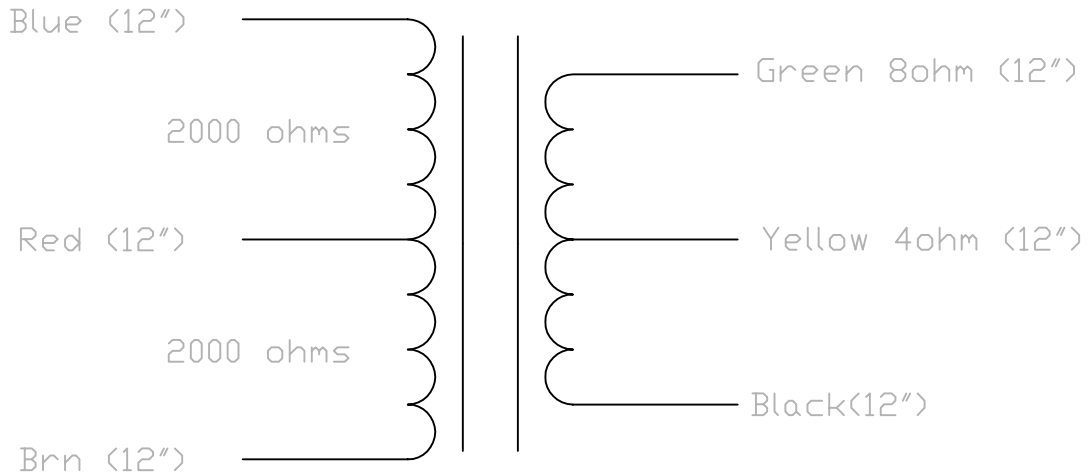

REV CHANGE			
REV	BY	DATE	NOTE

ALL LEAD LENGTHS MEASURED FROM EXIT OF BELL, OR EXIT FROM WINDING IF BELL IS NOT USED

TOLERANCE: ±.05	UNITS: INCHES
MATERIAL: N/A	
FINISH: BLACK BELLS	
PART NAME: MOJO767	
PART DESC: OUTPUT TRANSFORMER	
MOJO PN: MOJO767	
FILE: MC-FENDER-OUTPUT-MOJO767	
DRAWN BY: JESSE SHARRON	
DATE: 12-15-09	 Mojo Musical Supply Tel (910)259-7291 Fax (910)259-7292
PRINT SCALE: 1 to 1	
DRAWN SCALE: 1 to 1	
Pg: 1 of 1	