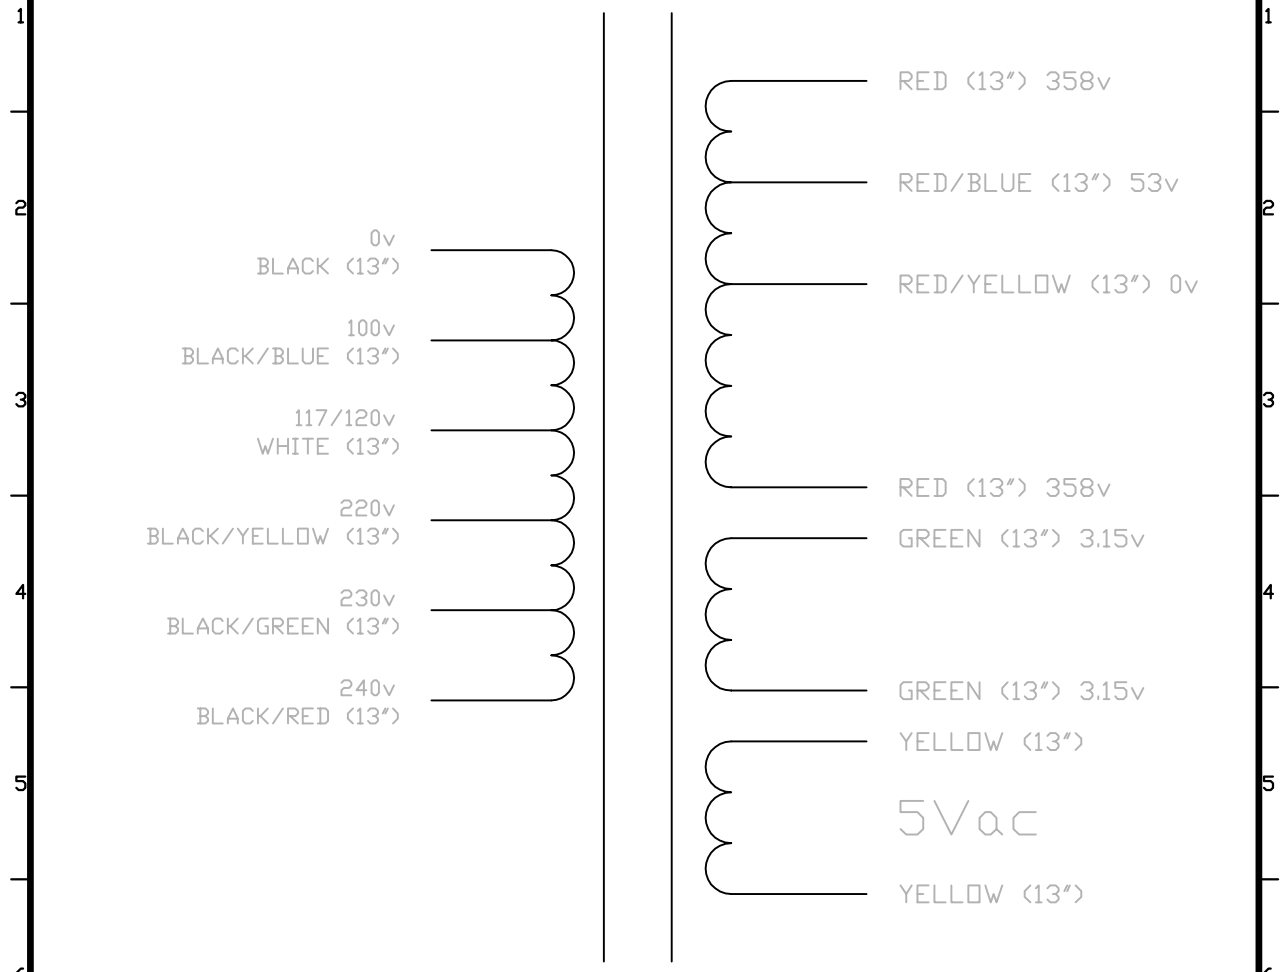

REV CHANGE			
REV	BY	DATE	NOTE

TOLERANCE: +/- .05	UNITS: INCHES
MATERIAL: N/A	
FINISH: BLACK BELLS	
PART NAME: MOJO762EX	
PART DESC: BlackFace Bassman/Super Reverb/Vibroverb Power Export Version	
MOJO PN: MOJO762EX	
FILE: MT-FENDER-MOJO762EX	
DRAWN BY: BRAD HASSELL	
DATE: 5-03-05	 Mojo Musical Supply Tel 336-744-3455 Fax 336-744-3642
PRINT SCALE: 1to1	
DRAWN SCALE: 1to1	
Pg: 1of1	