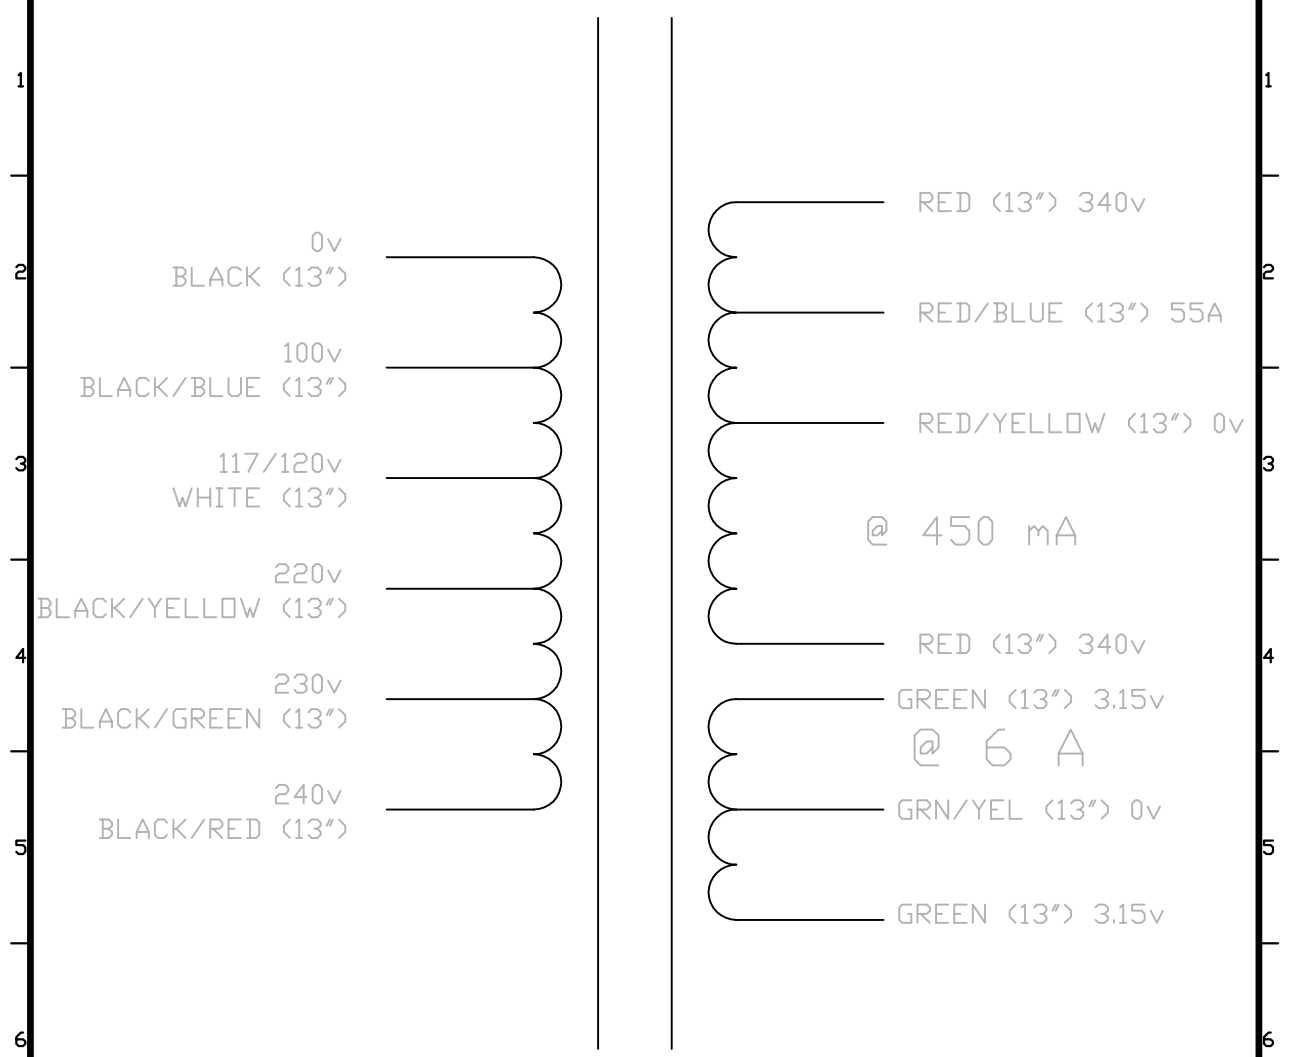

REV CHANGE			
REV	BY	DATE	NOTE

TOLERANCE: +/- .05	UNITS: INCHES
MATERIAL: N/A	
FINISH: SILVER BELLS	
PART NAME: MOJO763EX	
PART DESC: Blackface Showman/Twin Reverb Power Export Version	
MOJO PN: MOJO763EX	
FILE: MT-FENDER-MOJO763EX	
DRAWN BY: BRAD HASSELL	
DATE: 5-03-05	 <b>Mojo Musical Supply</b> Tel 336-744-3455 Fax 336-744-3642
PRINT SCALE: 1to1	
DRAWN SCALE: 1to1	
Pg: 1of1	