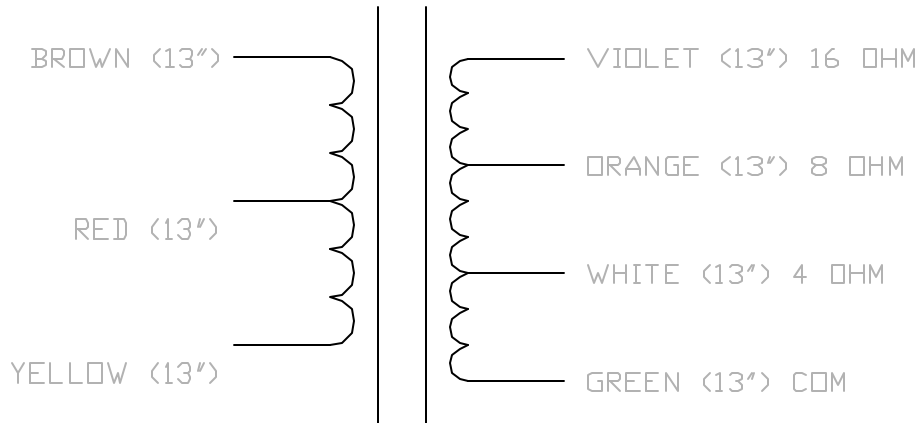

REV CHANGE			
REV	BY	DATE	NOTE

TOLERANCE: ± .05	UNITS: INCHES
MATERIAL: N/A	
FINISH: SILVER BELLS	
PART NAME: HI WATT 50 OT	
PART DESC: OUTPUT TRANSFORMER	
MOJO PN: MOJ0785	
FILE: MT-HI WATT-OUTPUT-50	
DRAWN BY: JESSE SHARRON	
DATE: 12-07-05	 <b>Mojo Musical Supply</b> Tel (910)259-7291 Fax (910)259-7292
PRINT SCALE: 1to1	
DRAWN SCALE: 1to1	
Pg: 1of1	