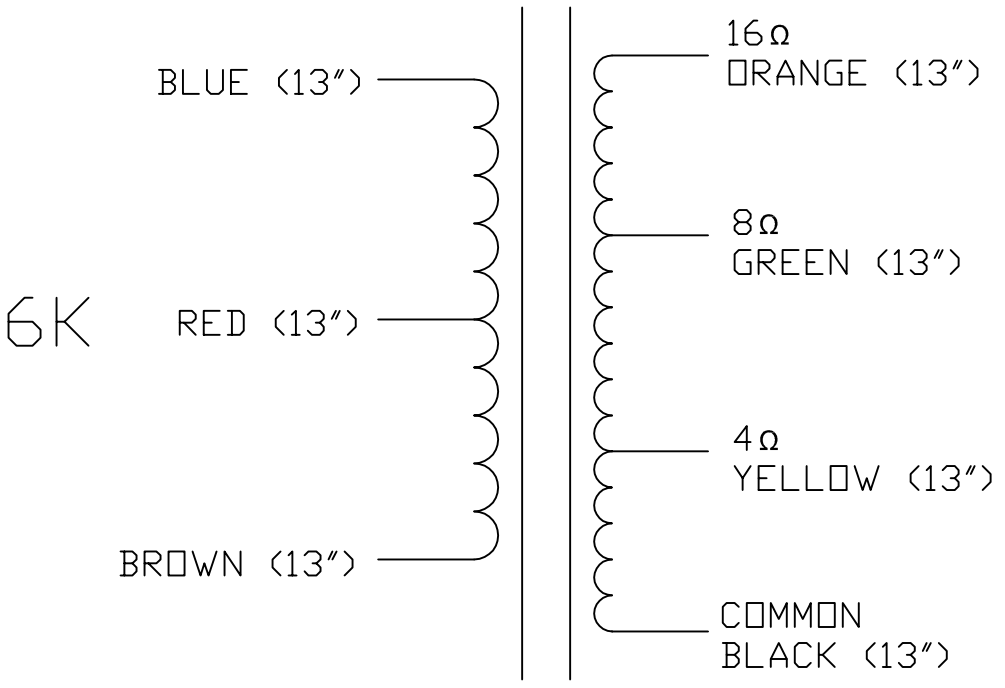

REV CHANGE			
REV	BY	DATE	NOTE

TOLERANCE: +/- .05	UNITS: INCHES
MATERIAL: N/A	
FINISH: BLACK	
PART NAME: AC15 OUTPUT	
PART DESC: VOX AC-15 OUTPUT	
MOJO PN: 7023100	
FILE: MT-VOX-AC15DT	
DRAWN BY: JESSE SHARRON	
DATE: 7-12-06	 Mojo Musical Supply Tel (910)259-7291 Fax (910)259-7292
PRINT SCALE: 1to1	
DRAWN SCALE: 1to1	
Pg: 1of1	