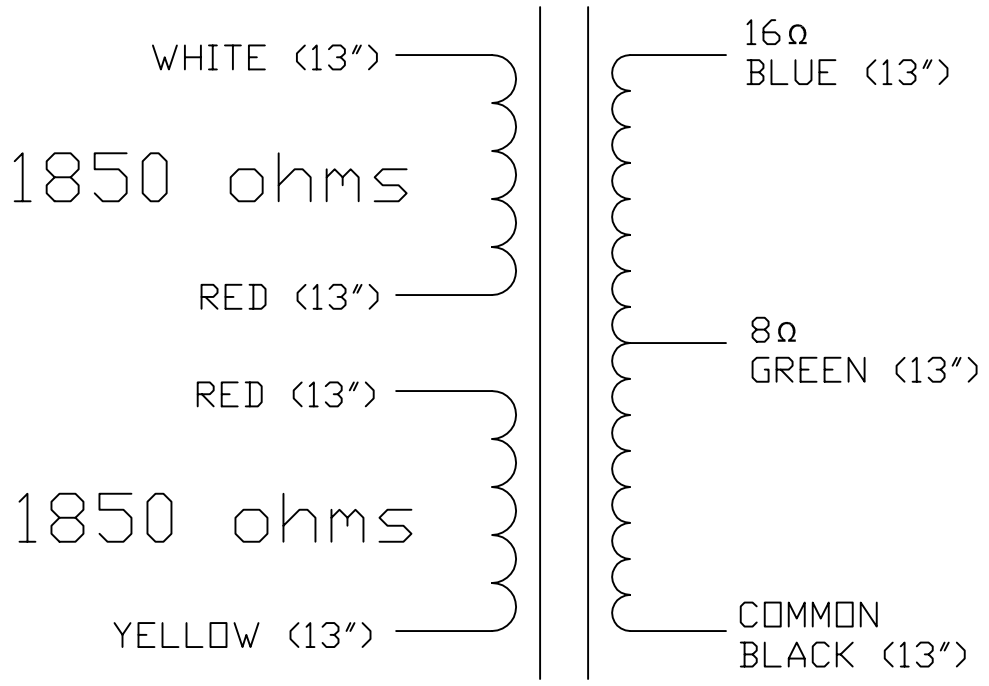

| REV CHANGE | | | |
|------------|----|------|------|
| REV | BY | DATE | NOTE |
| | | | |

0
1
2
3
4
5
6
7
8
9

| | |
|-----------------------------|--|
| TOLERANCE: +/- .05 | UNITS: INCHES |
| MATERIAL: N/A | |
| FINISH: SILVER BELLS | |
| PART NAME: AC30 OUTPUT | |
| PART DESC: VOX AC-30 OUTPUT | |
| MOJO PN: 8021100 | |
| FILE: MT-VOX-AC30DT | |
| DRAWN BY: BRAD HASSELL | |
| DATE: 5-03-05 |  Mojo Musical Supply Tel 336-744-3455 Fax 336-744-3642 |
| PRINT SCALE: 1 to 1 | |
| DRAWN SCALE: 1 to 1 | |
| Pg: 1 of 1 | |