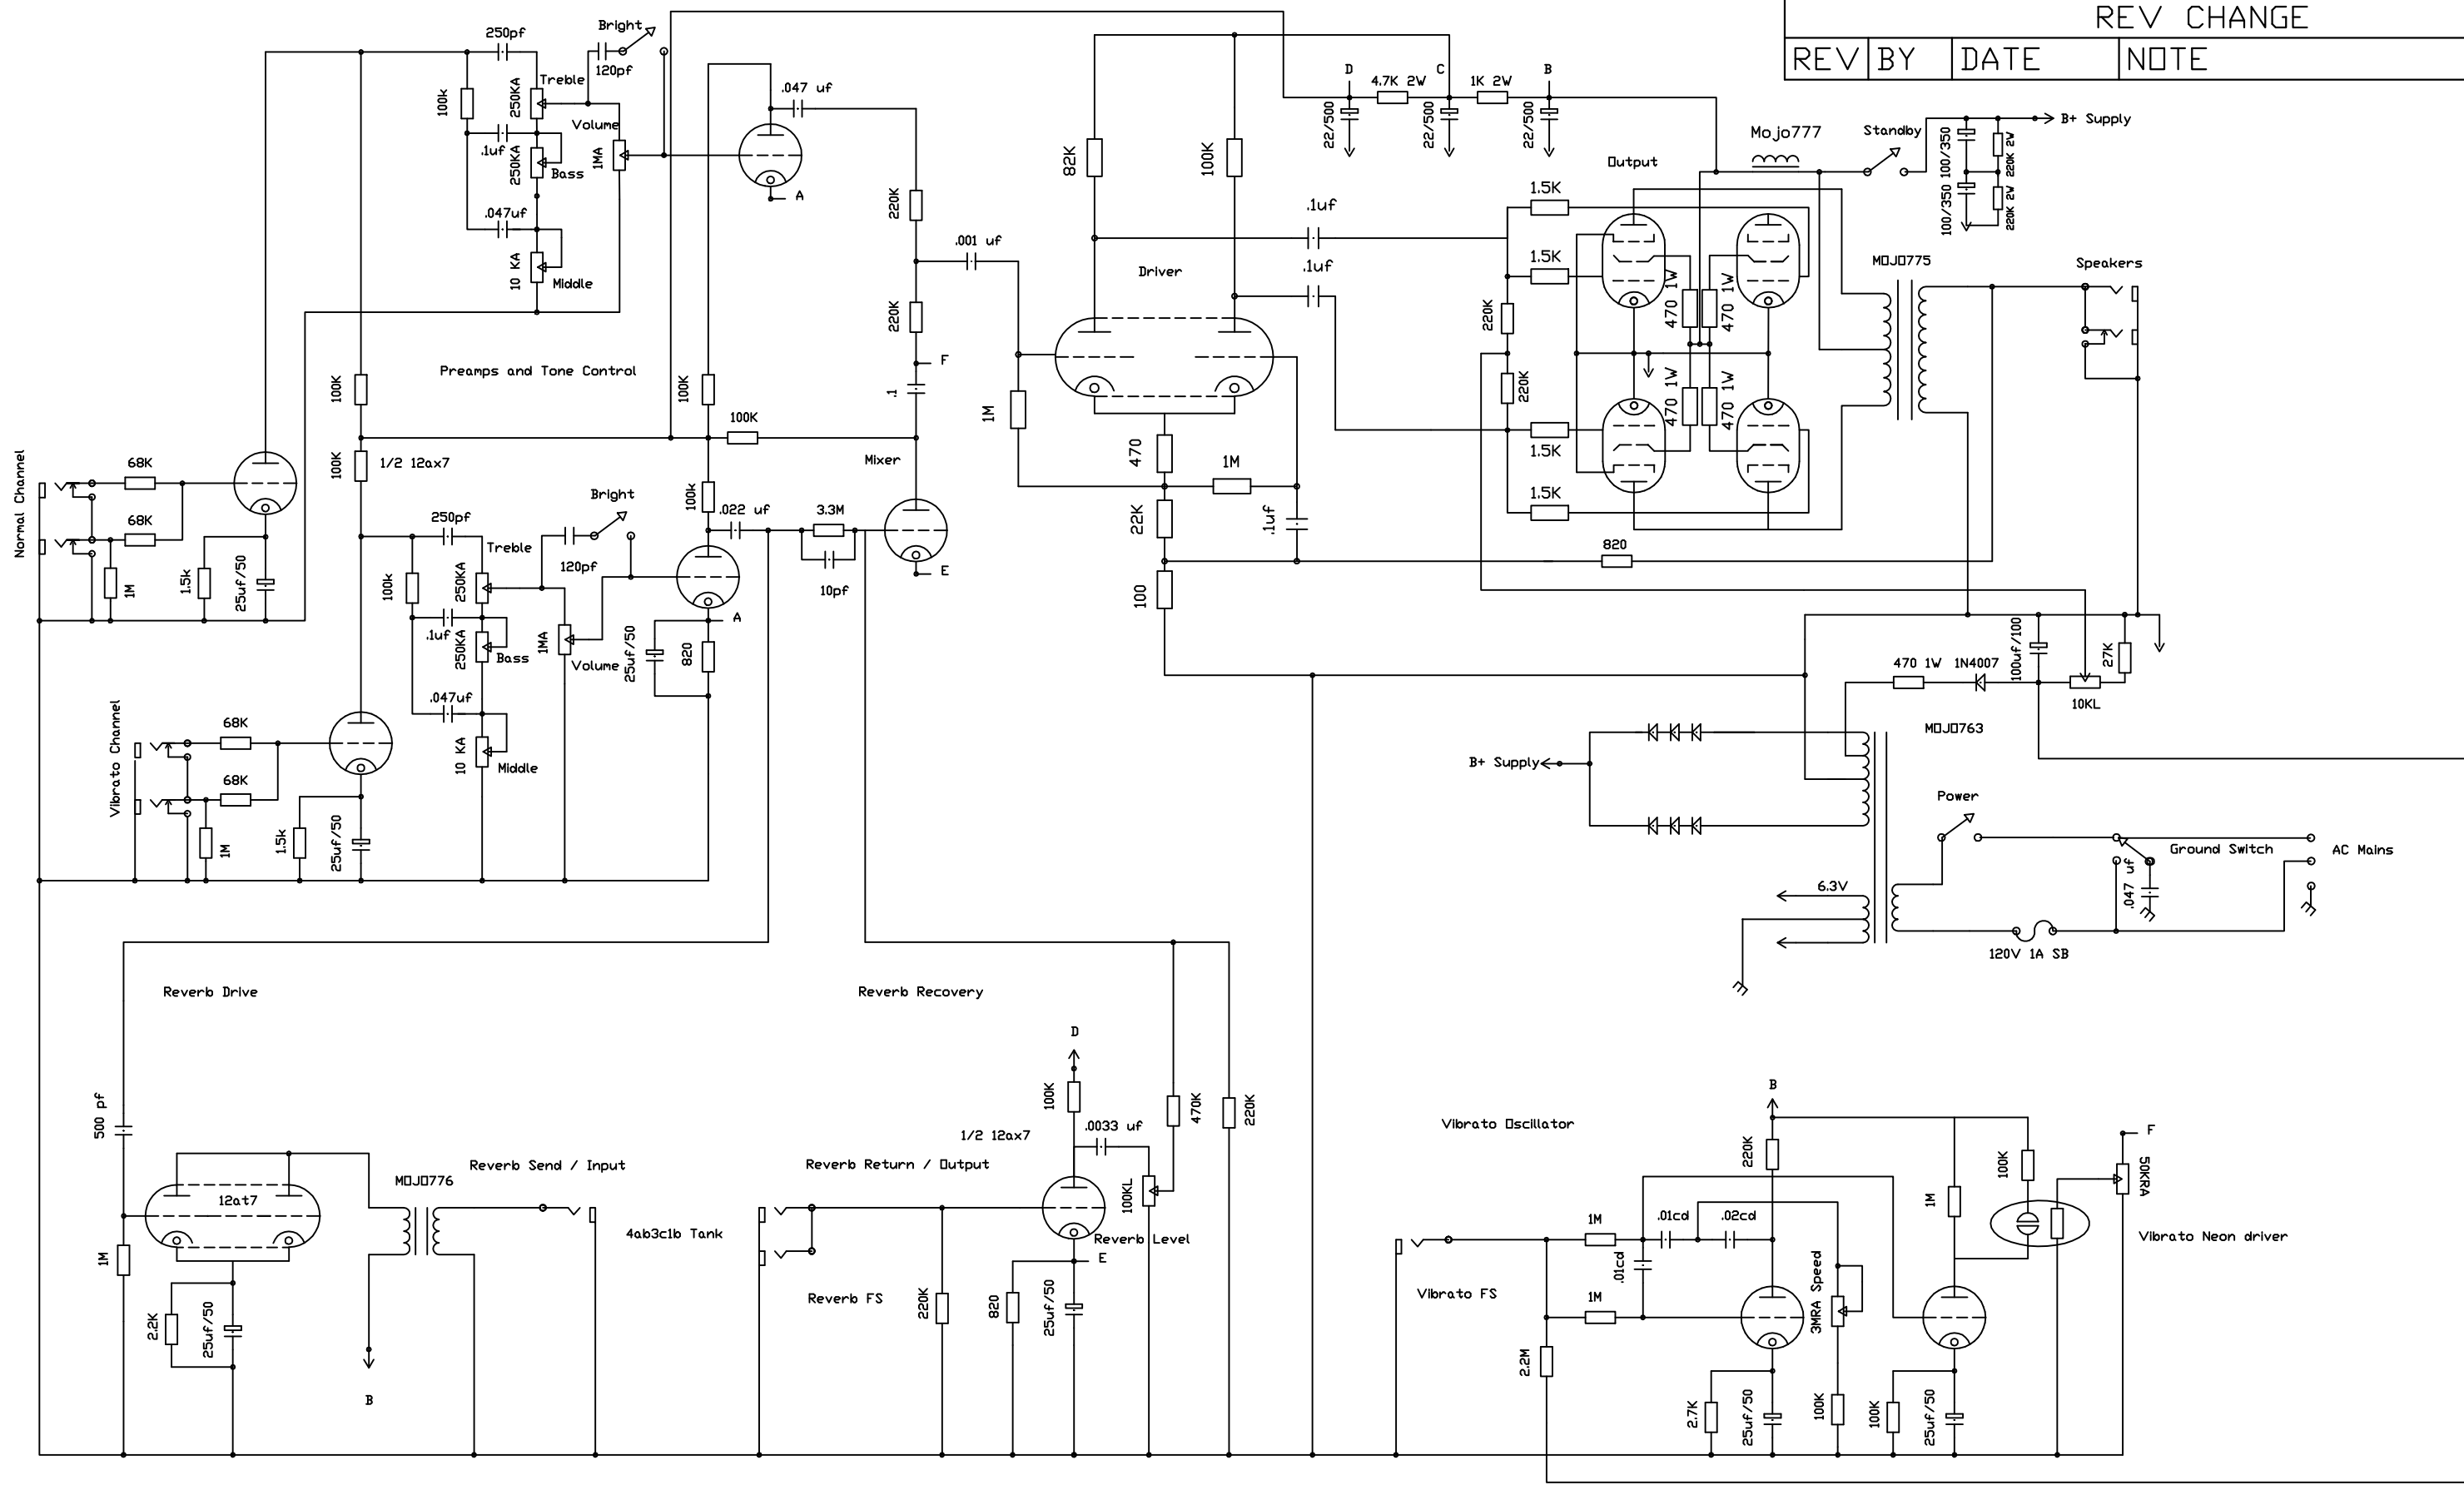

REV	BY	DATE	NOTE

DATE:10-15-08
 PRINT SCALE:N/A
 DRAWN SCALE:N/A
 Pg:1of1

TOLERANCE:N/A
 MATERIAL:N/A
 FINISH:N/A
 UNITS:N/A

PART NAME:MK-TR-SCH
 PART DESC:Schematic For Mojo TR Kit
 MOJO PN:D-MK-TR-SCH

FILE:MK-TR-SCH.DWG
 DRAWN BY:Andy Turner