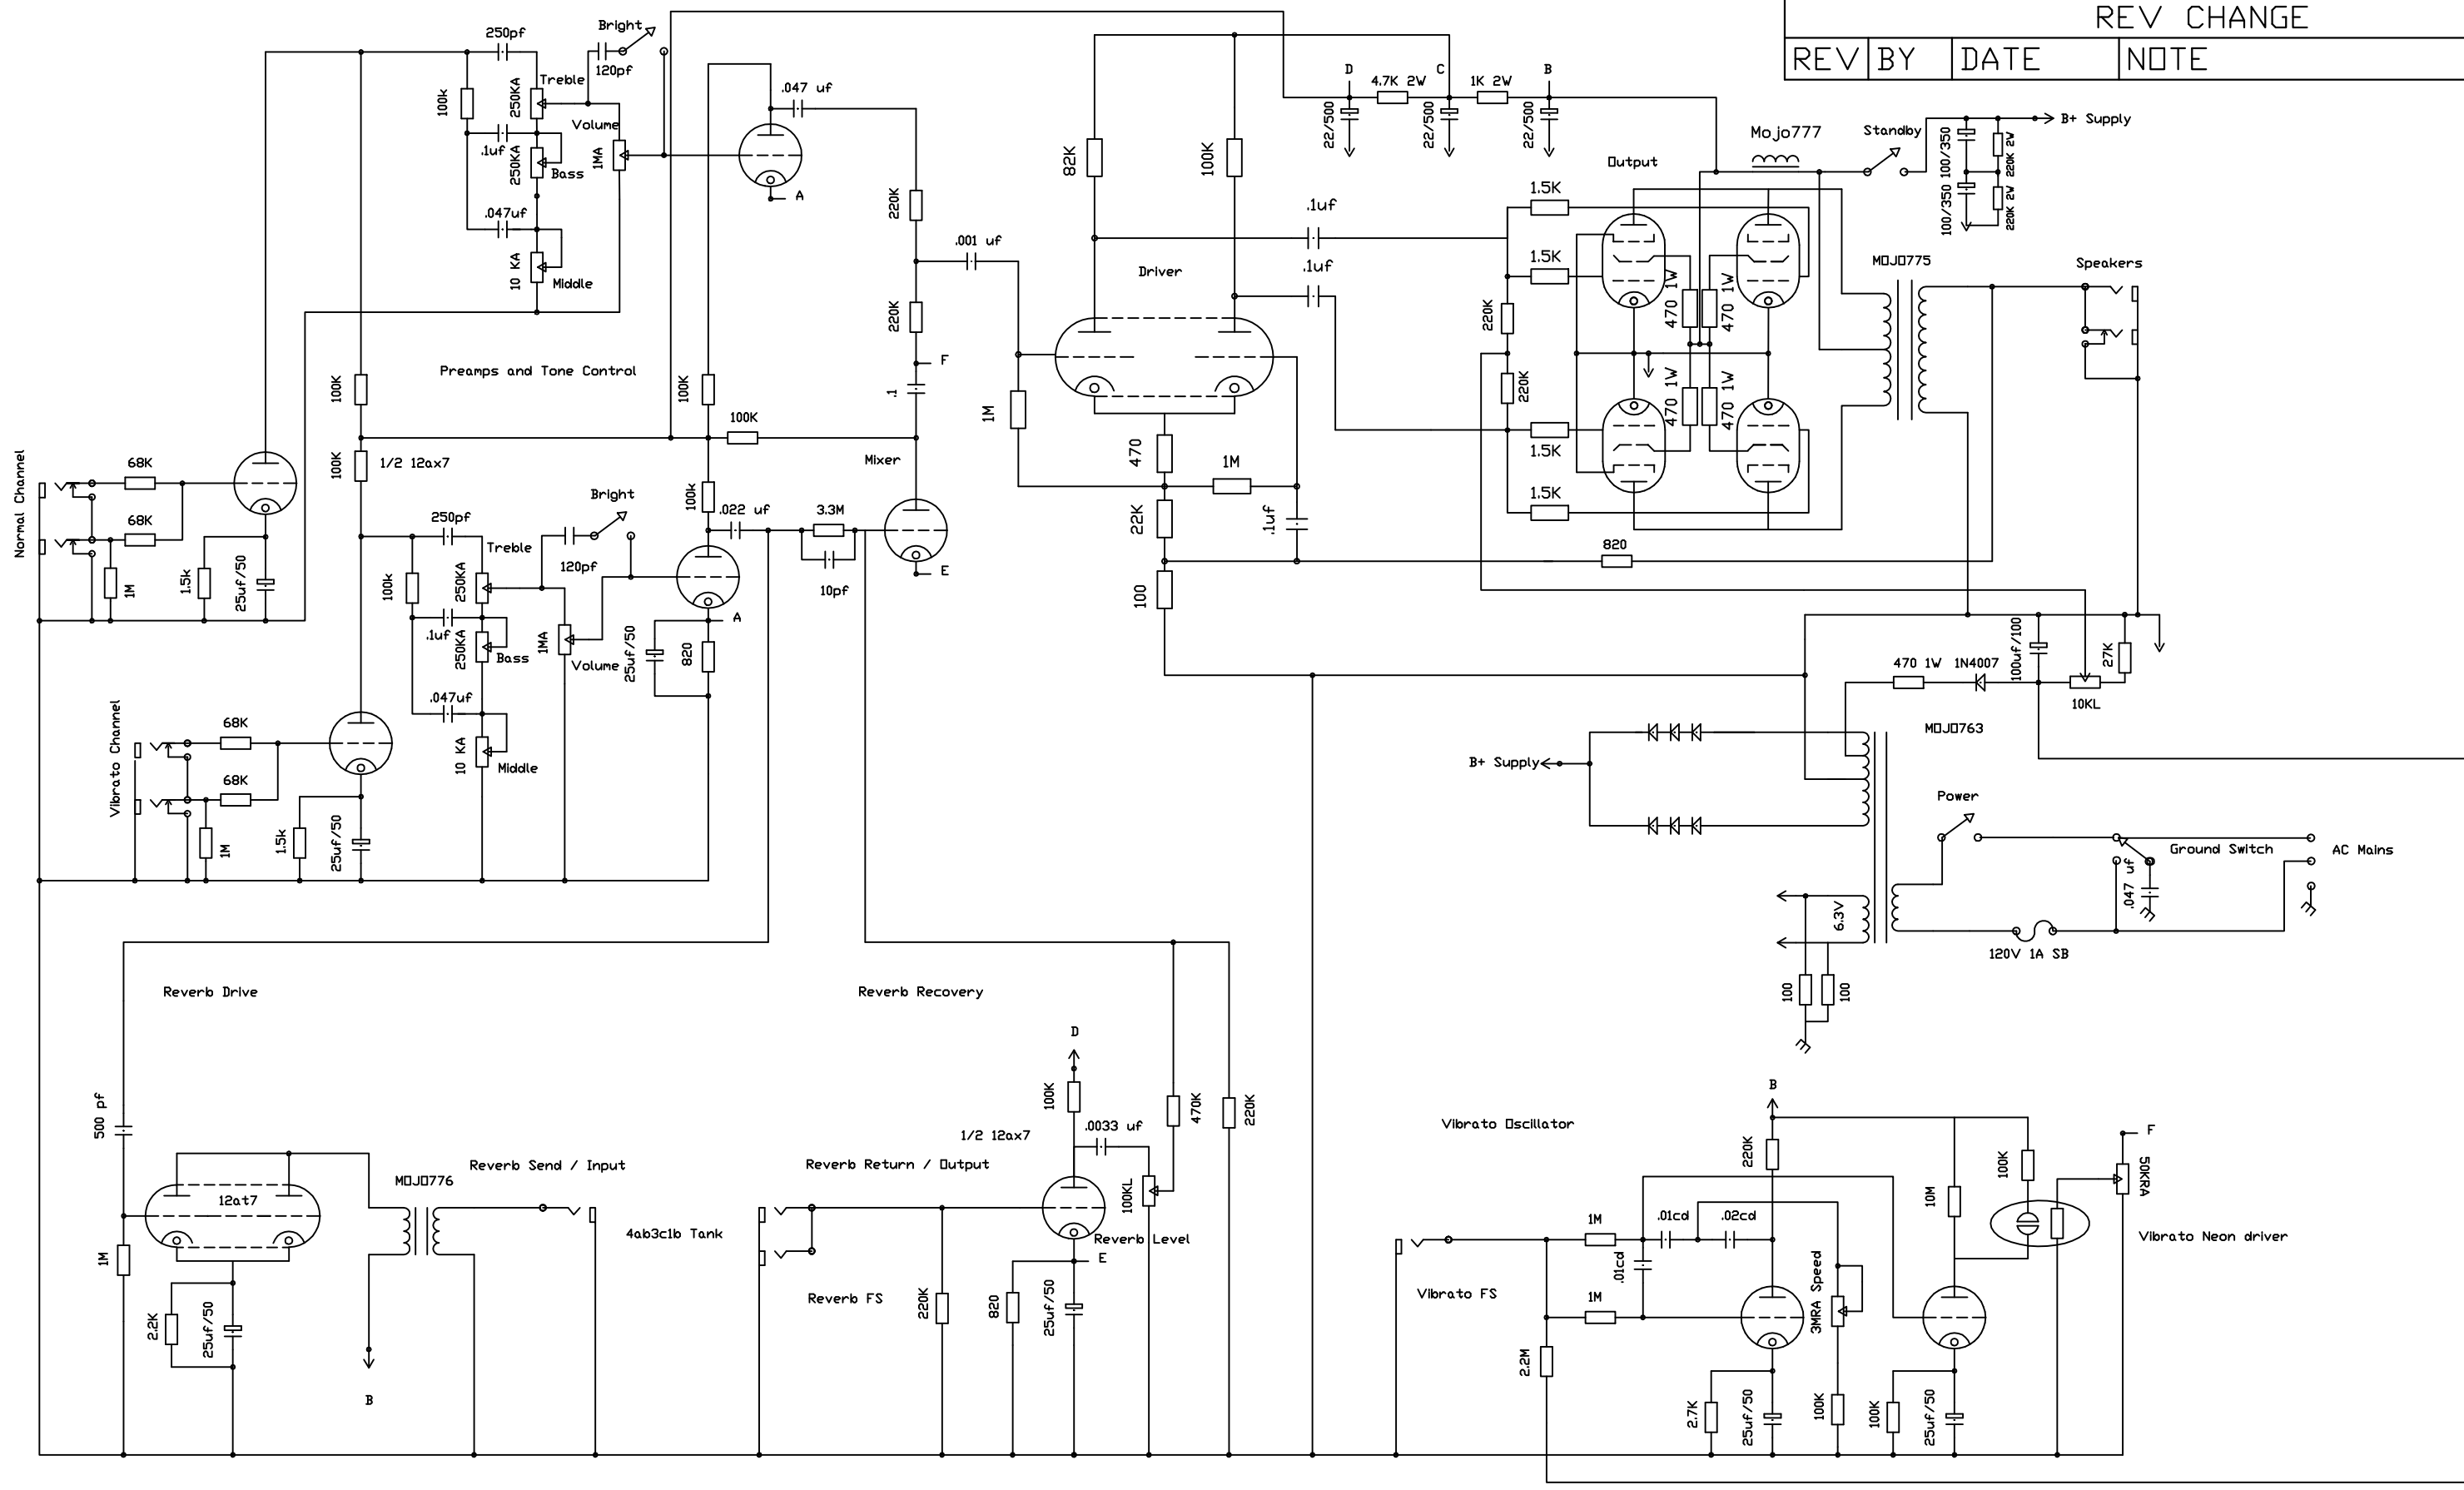

REV	BY	DATE	NOTE

DATE:10-15-08
 PRINT SCALE:N/A
 DRAWN SCALE:N/A
 Pg:1of1

TOLERANCE:N/A
 MATERIAL:N/A
 FINISH:N/A

UNITS:N/A
 PART NAME:MK-TR-SCH
 PART DESC:Schematic For Mojo TR Kit
 MOJO PN:D-MK-TR-SCH

FILE:MK-TR-SCH.DWG
 DRAWN BY:Andy Turner