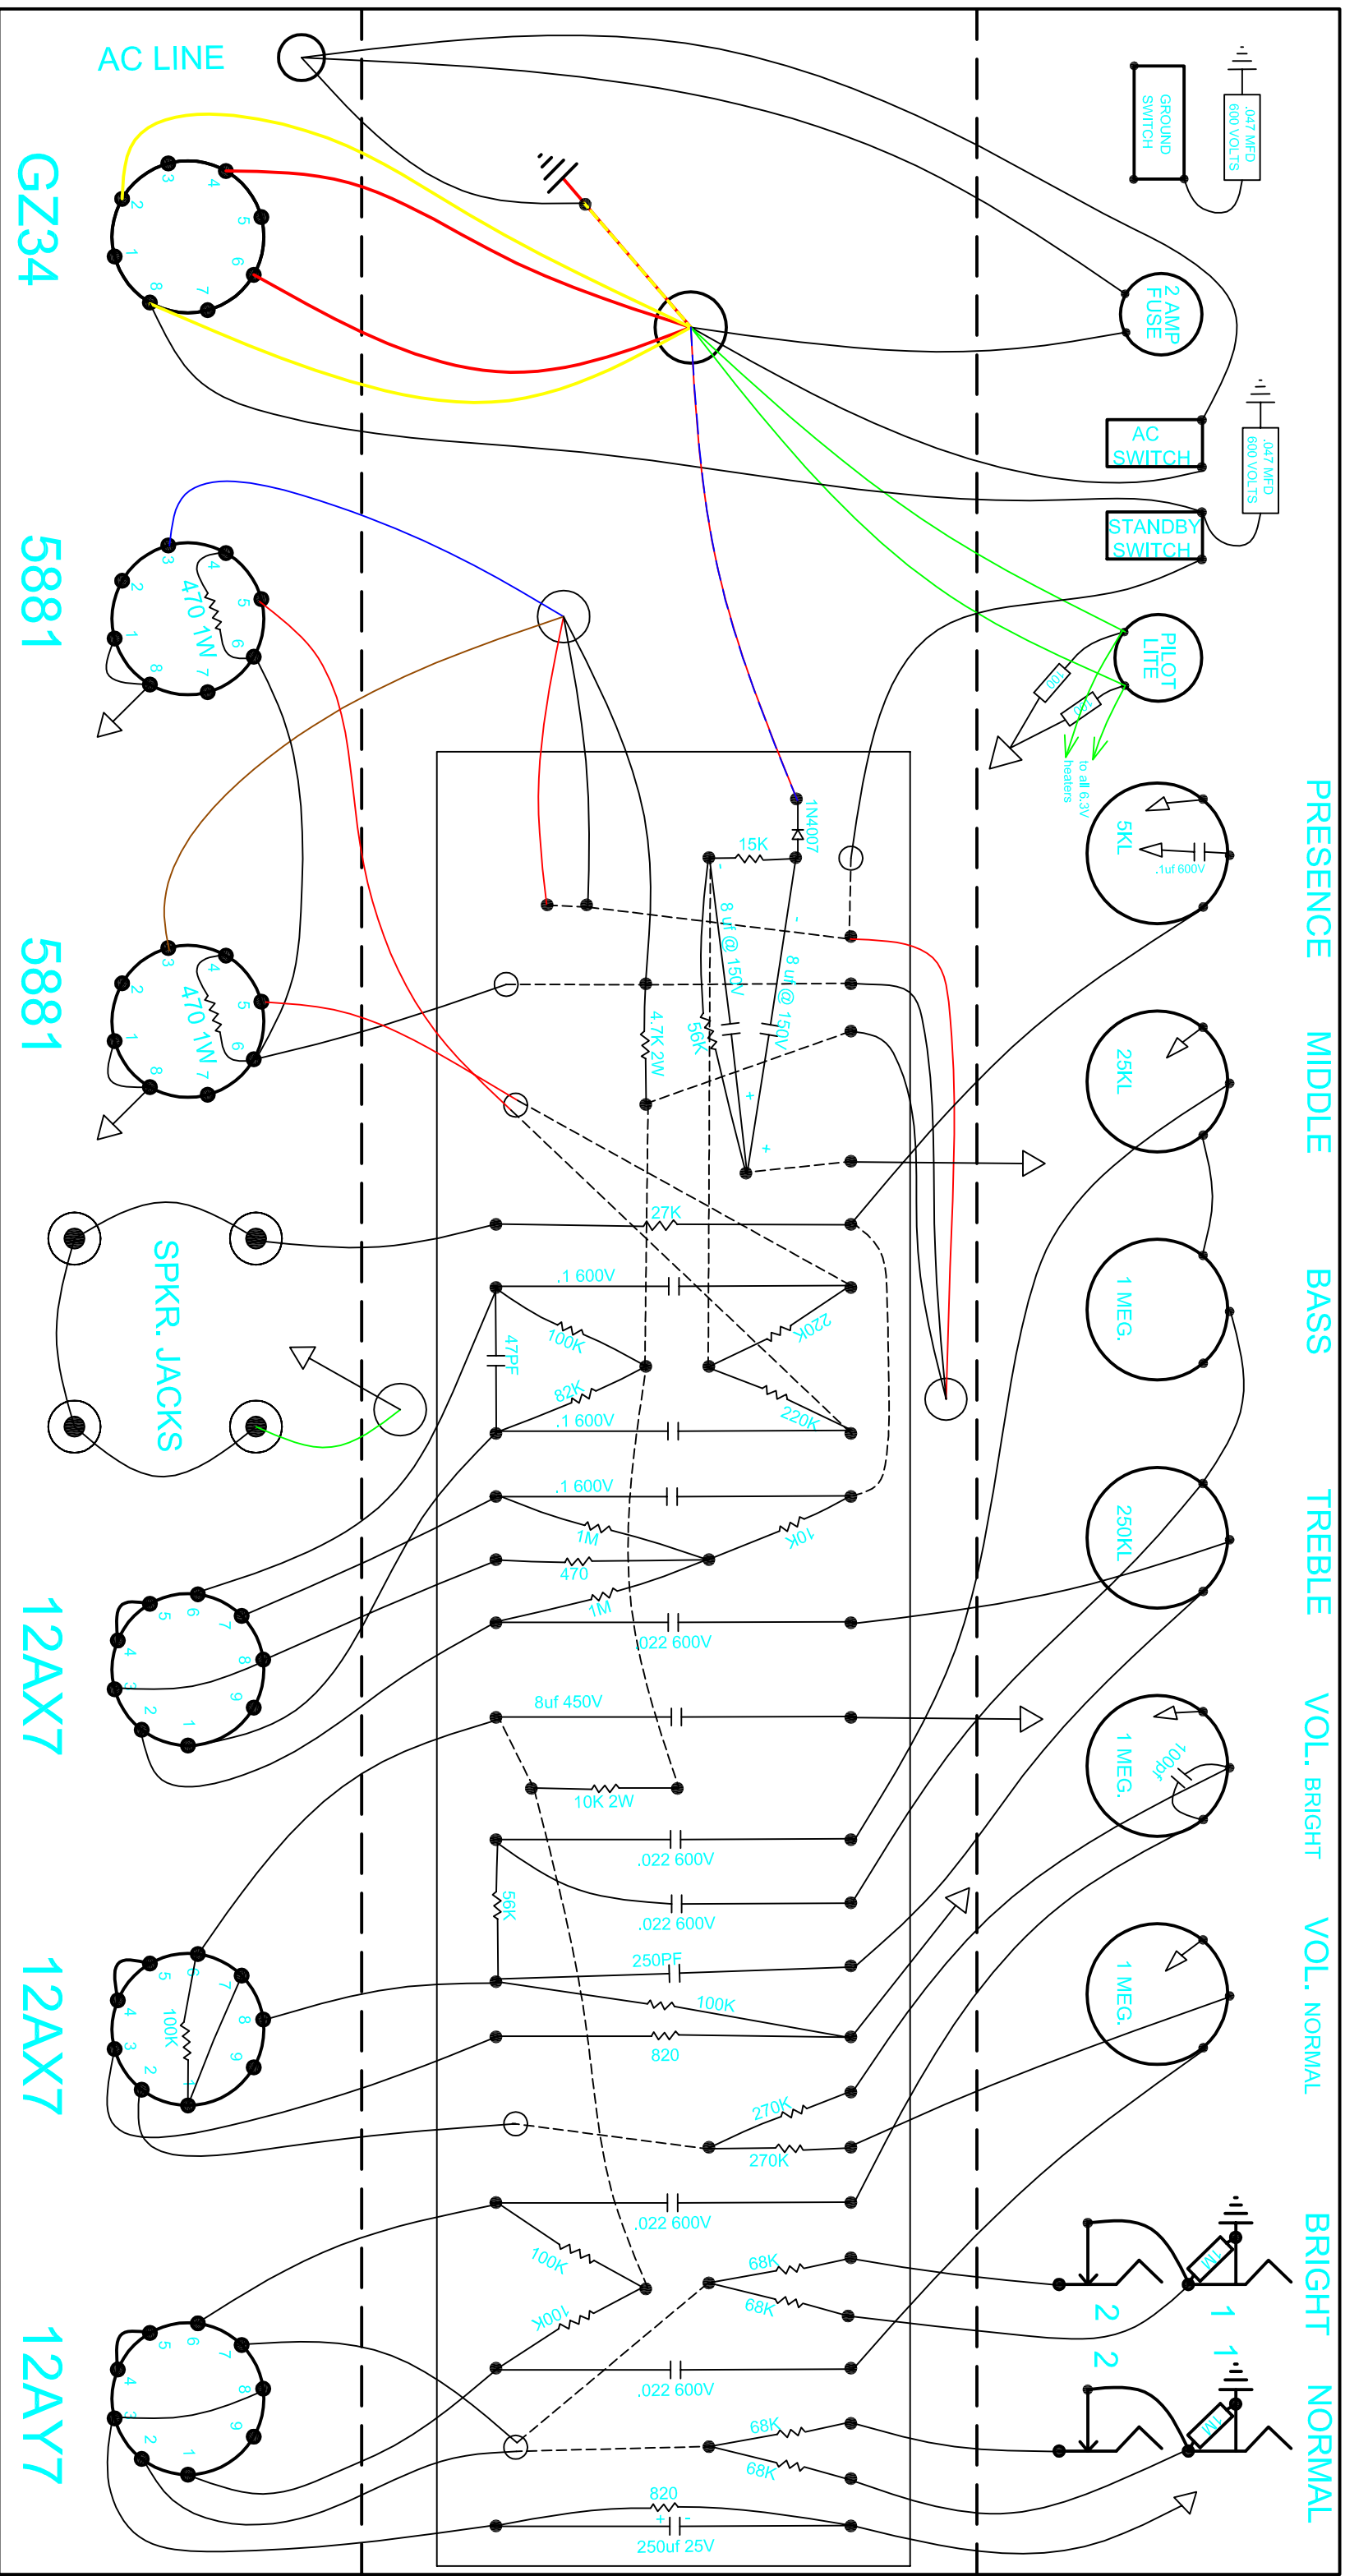

FENDER "BASSMAN" LAYOUT MODEL 5F6-A

PRESENCE MIDDLE BASS TREBLE VOL. BRIGHT VOL. NORMAL BRIGHT NORMAL

AC LINE
 GZ34
 5881
 5881
 SPKR. JACKS
 12AX7
 12AX7
 12AX7
 12AY7

NOTE - ALL RESISTORS ARE ONE-HALF WATT 10% TOLERANCE UNLESS OTHERWISE NOTED