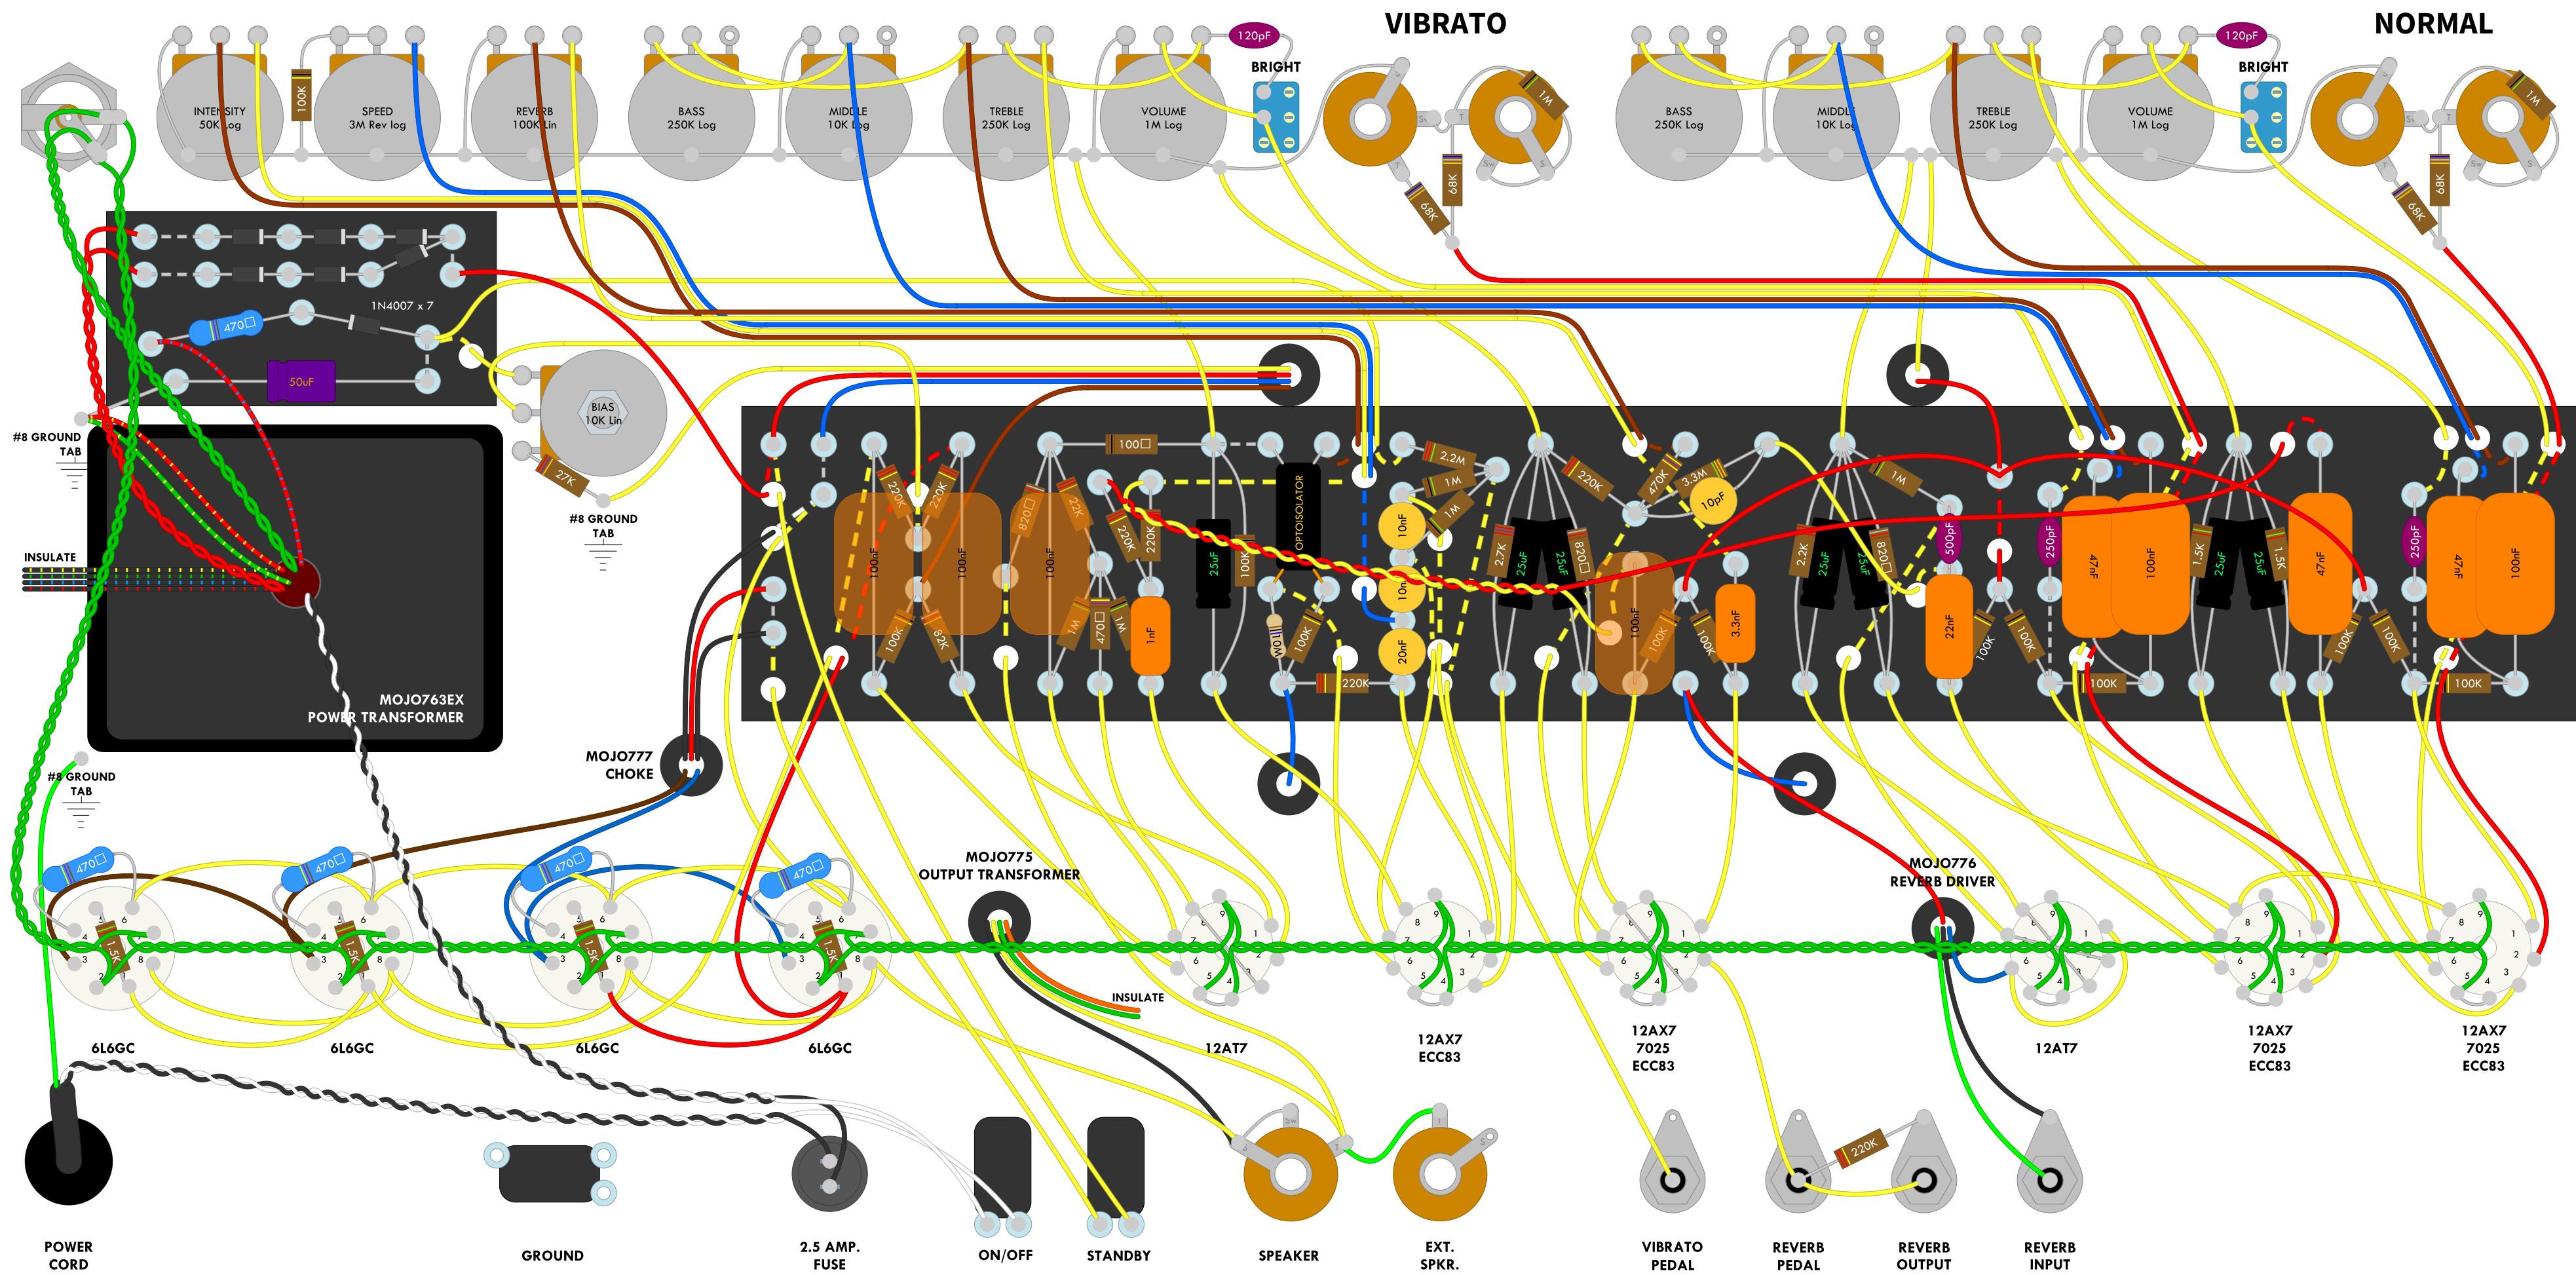

# MOJOTONE TWIN REVERB WIRING DIAGRAM

TWIN REVERB  
 REVISION 1  
 11/8/2021