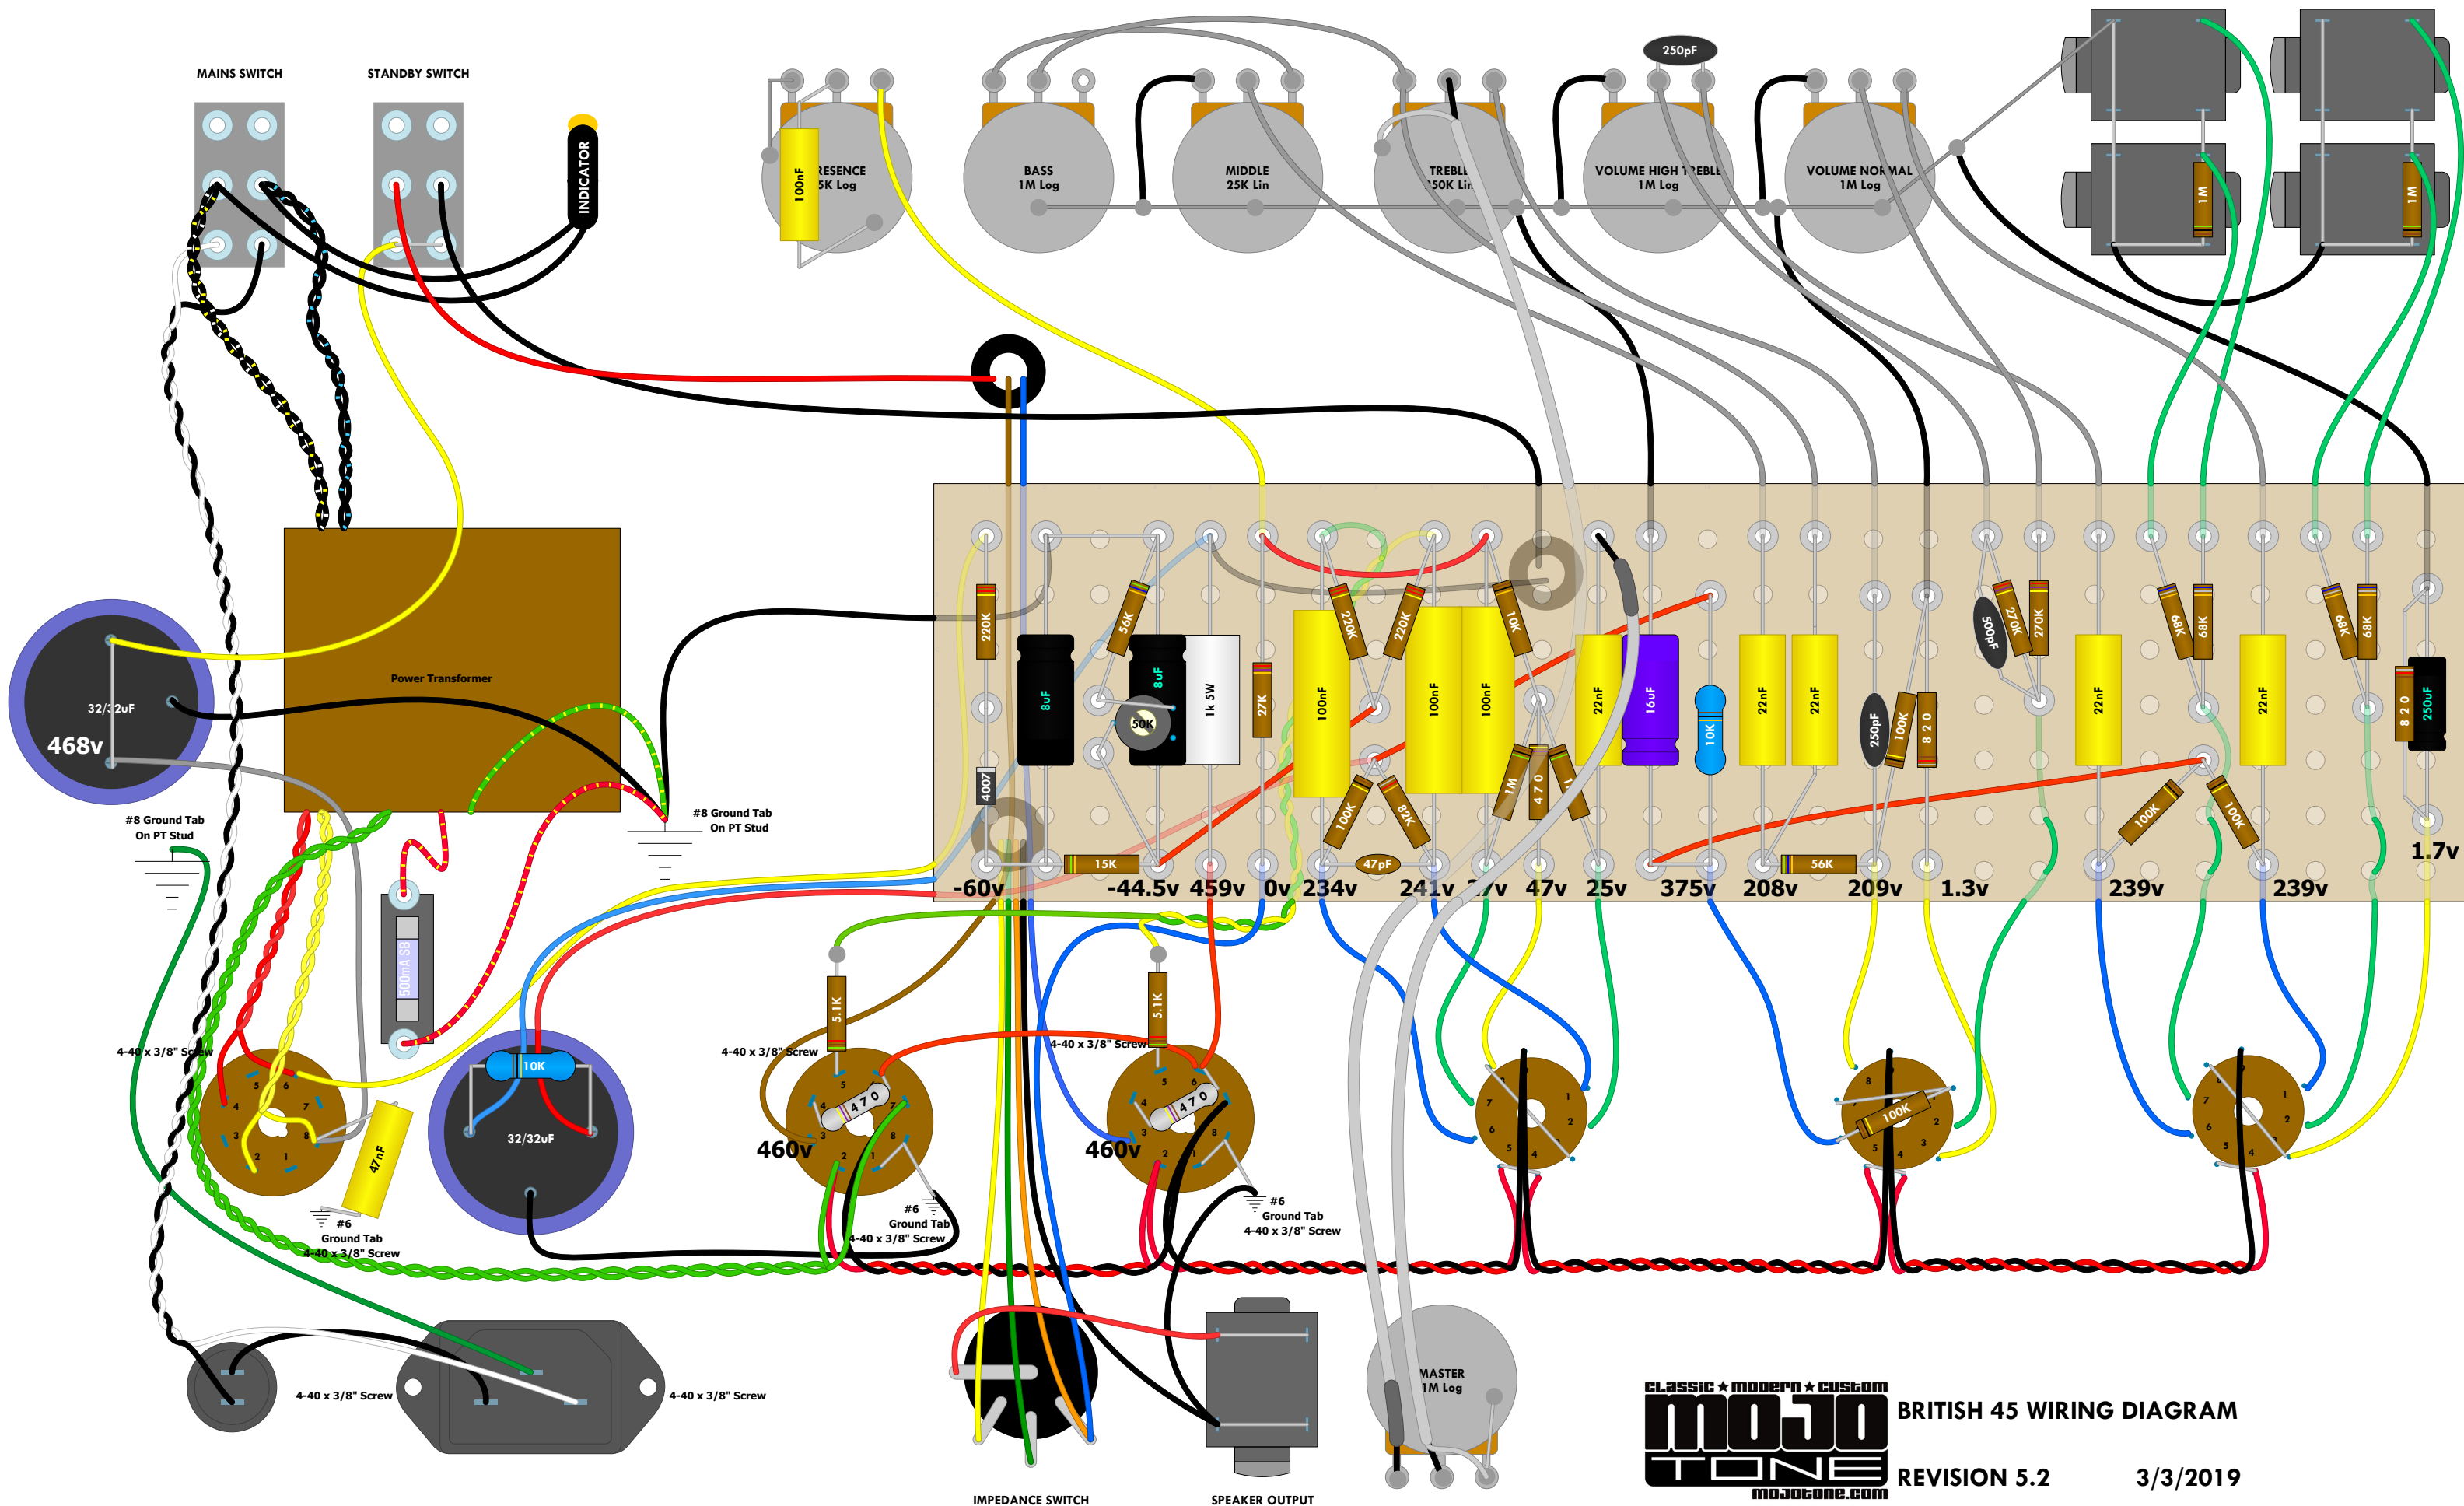

# MOJOTONE BRITISH 45 WIRING DIAGRAM

BRITISH 45 WIRING DIAGRAM

REVISION 5.2

3/3/2019