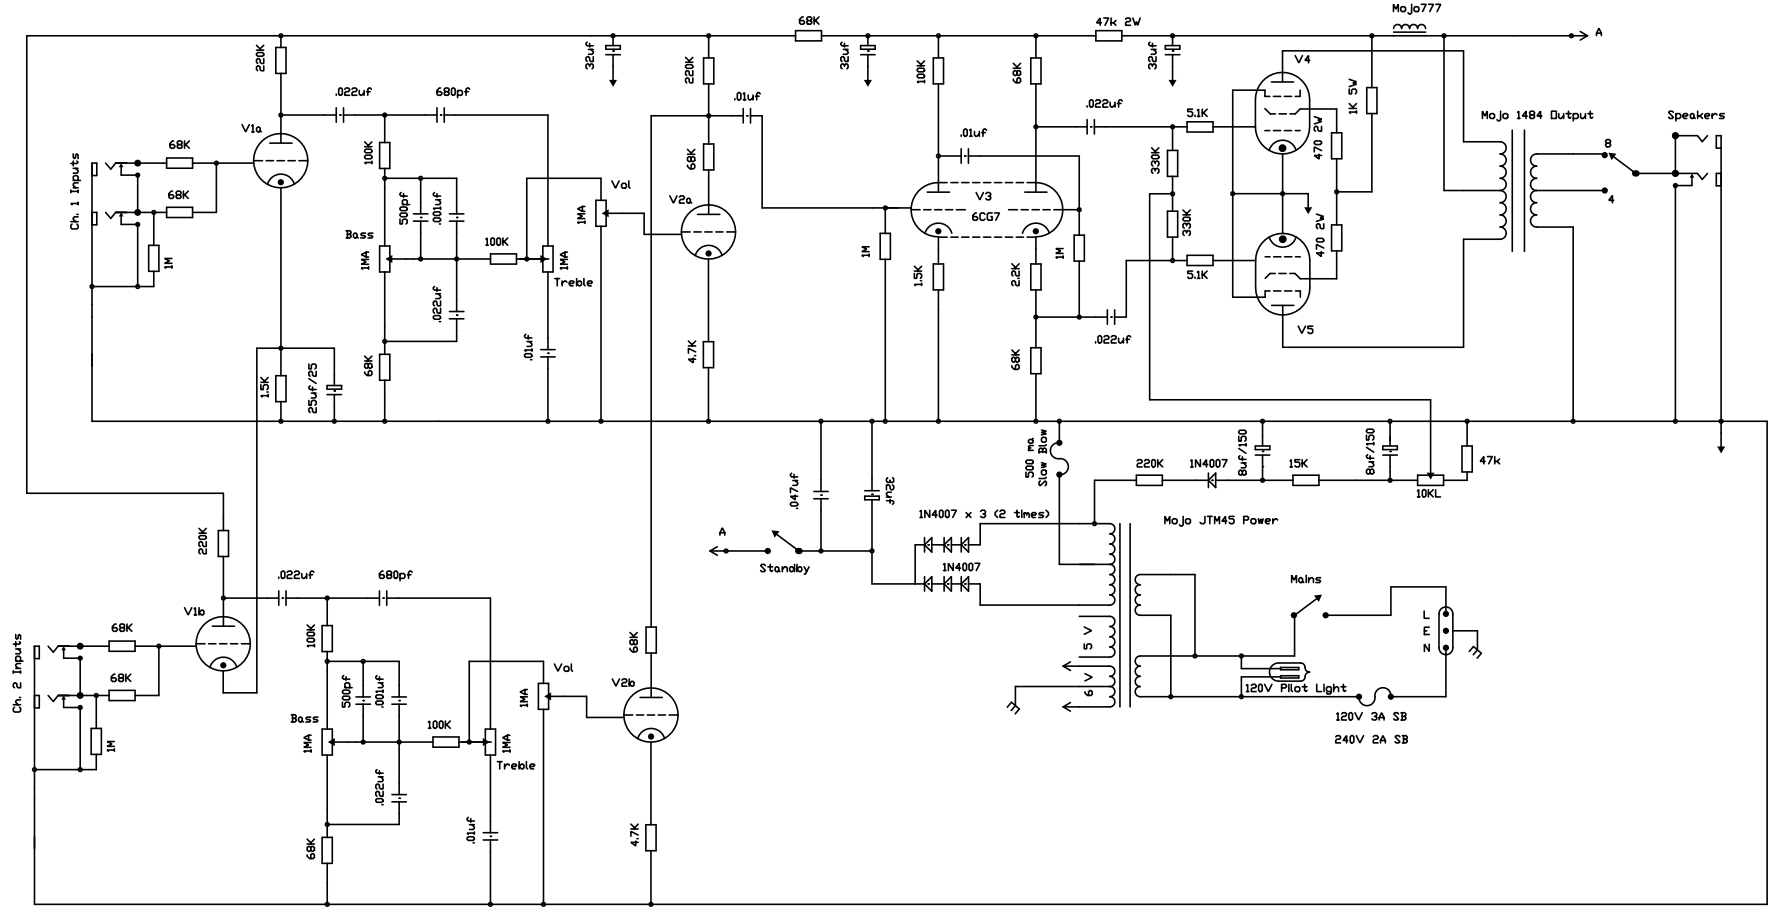

REV CHANGE		
REV BY	DATE	NOTE

TOLERANCE: N/A	UNITS: N/A	PART NAME: MK-1484-SCH	FILE: D-MK-1484-SCH	DATE: 05-18-11
MATERIAL: N/A		PART DESC: Schematic For 1484 Kits	DRAWN BY: Andy Turner	PRINT SCALE: N/A
FINISH: N/A		MOJO PN: D-MK-1484-SCH		DRAWN SCALE: N/A
				Pg: 1 of 1