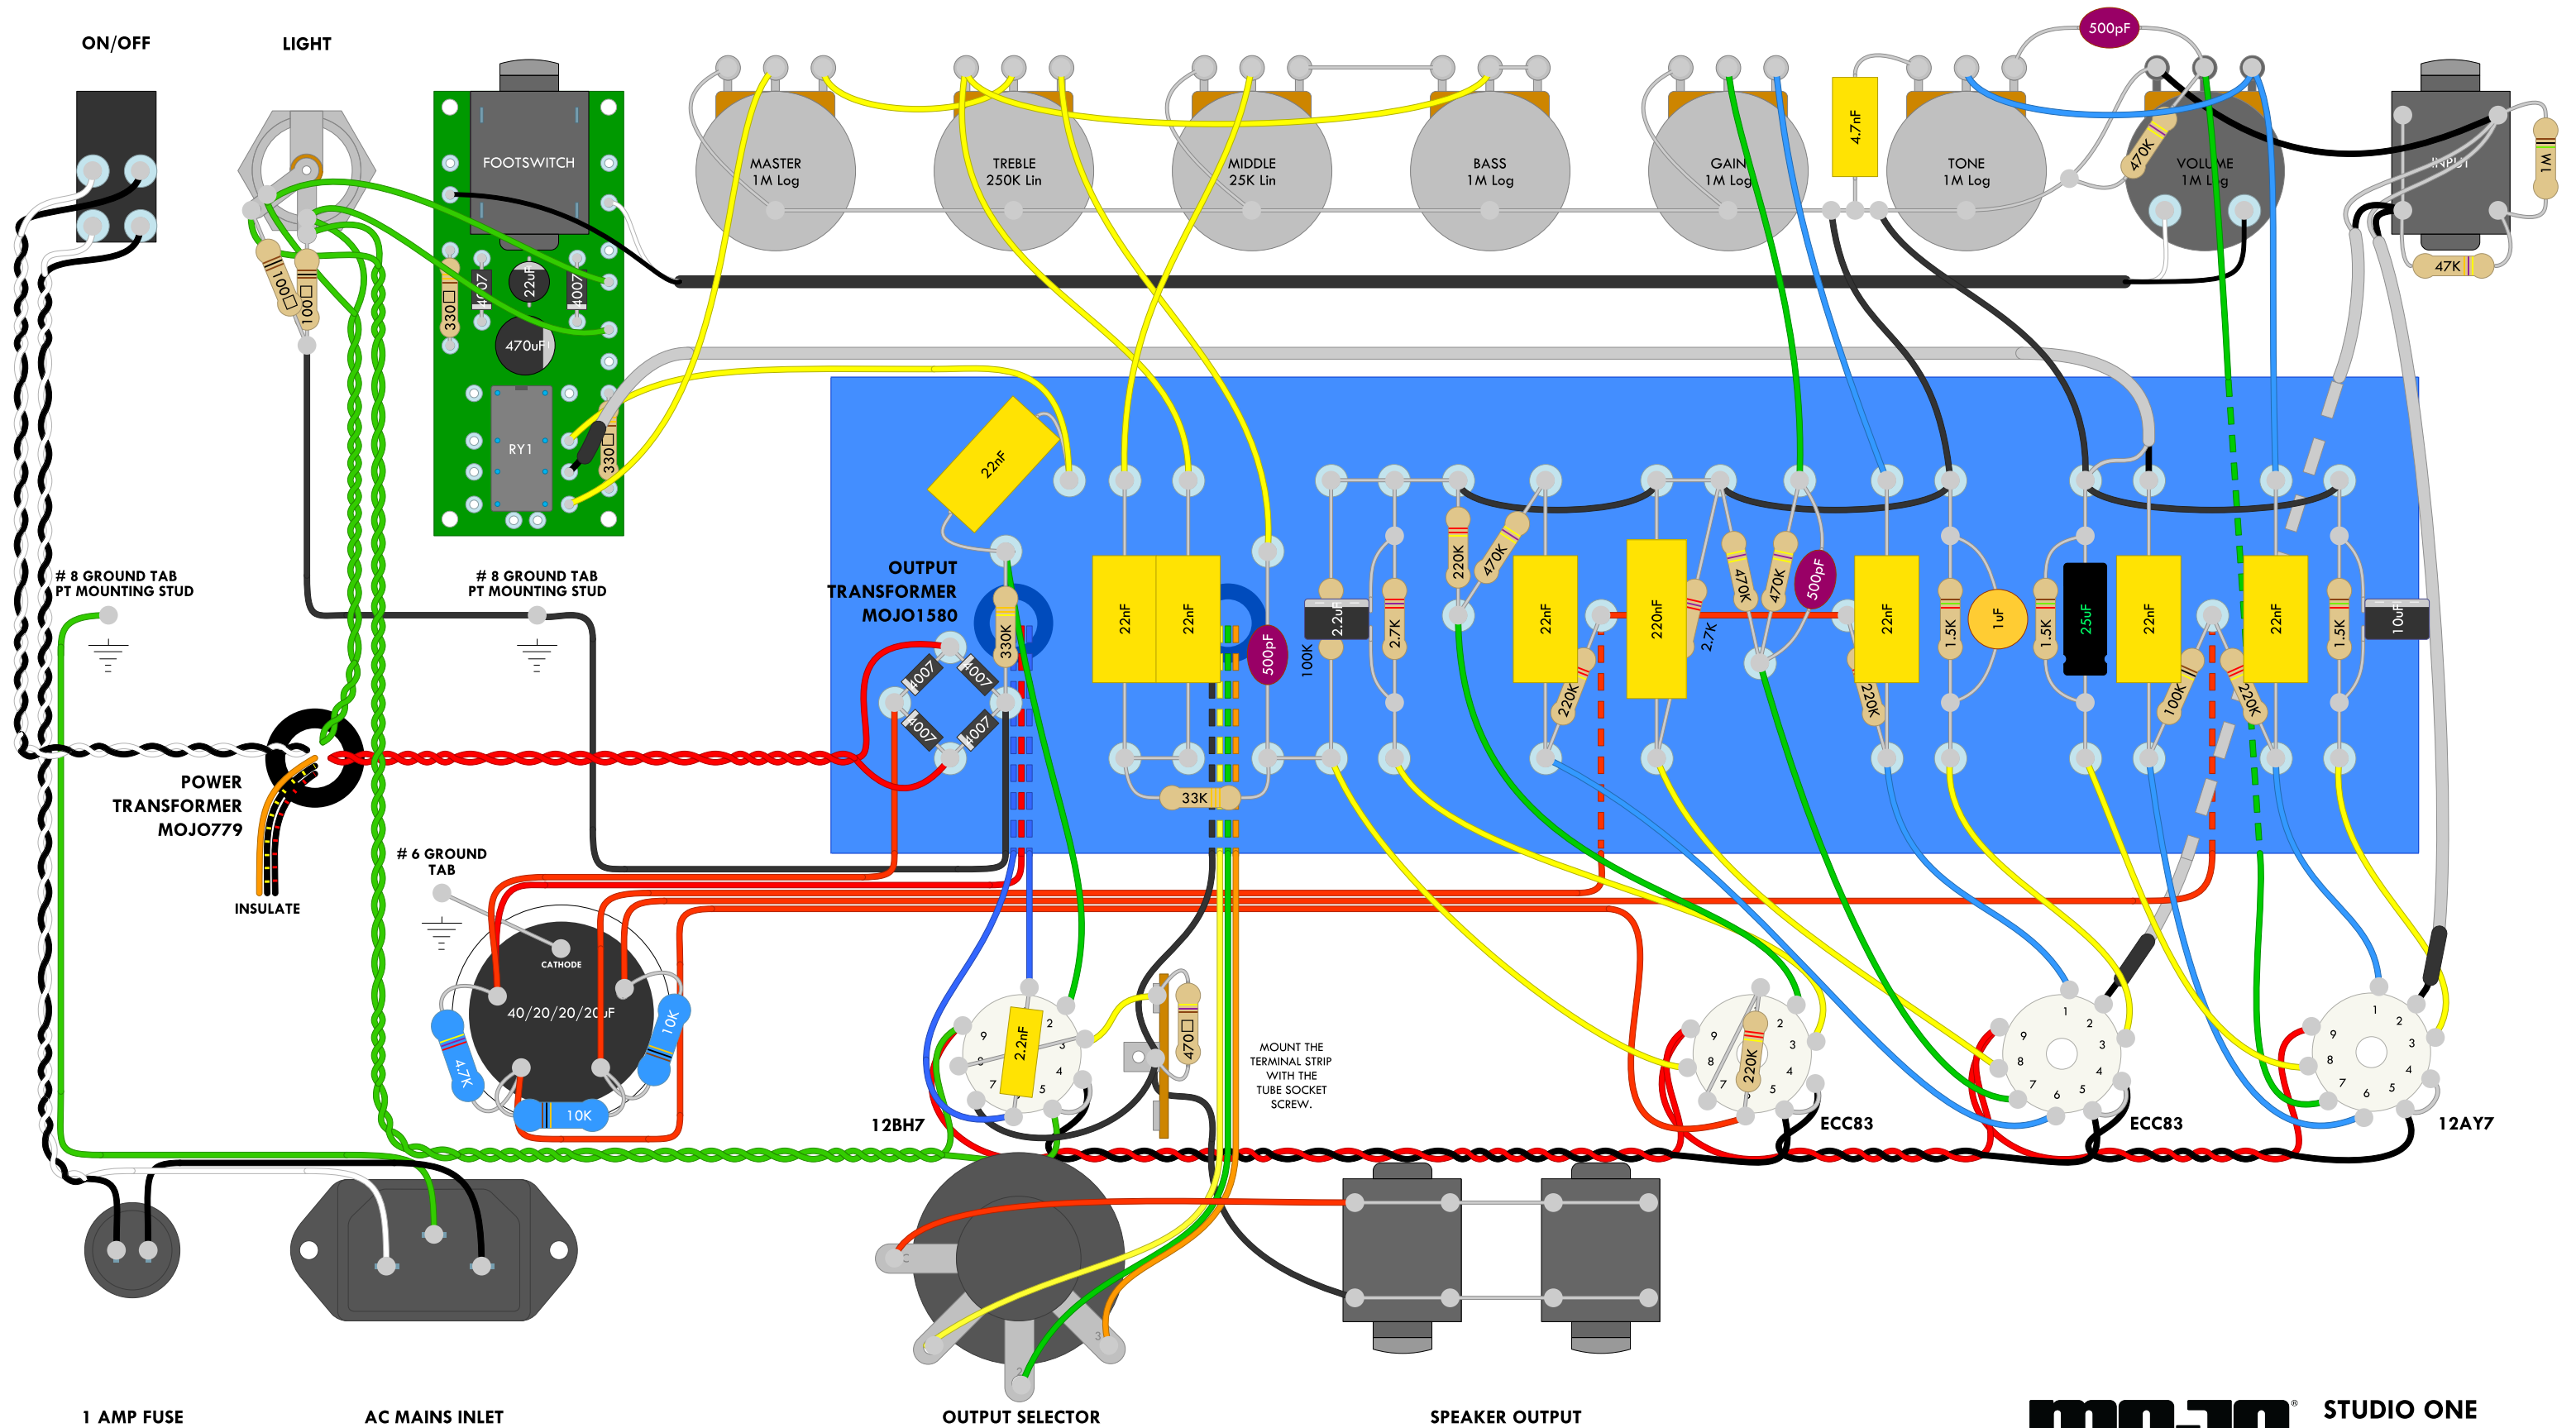

MOJOTONE STUDIO ONE WIRING DIAGRAM

1 AMP FUSE

AC MAINS INLET

OUTPUT SELECTOR

SPEAKER OUTPUT

STUDIO ONE
REVISION 4
11/18/2021