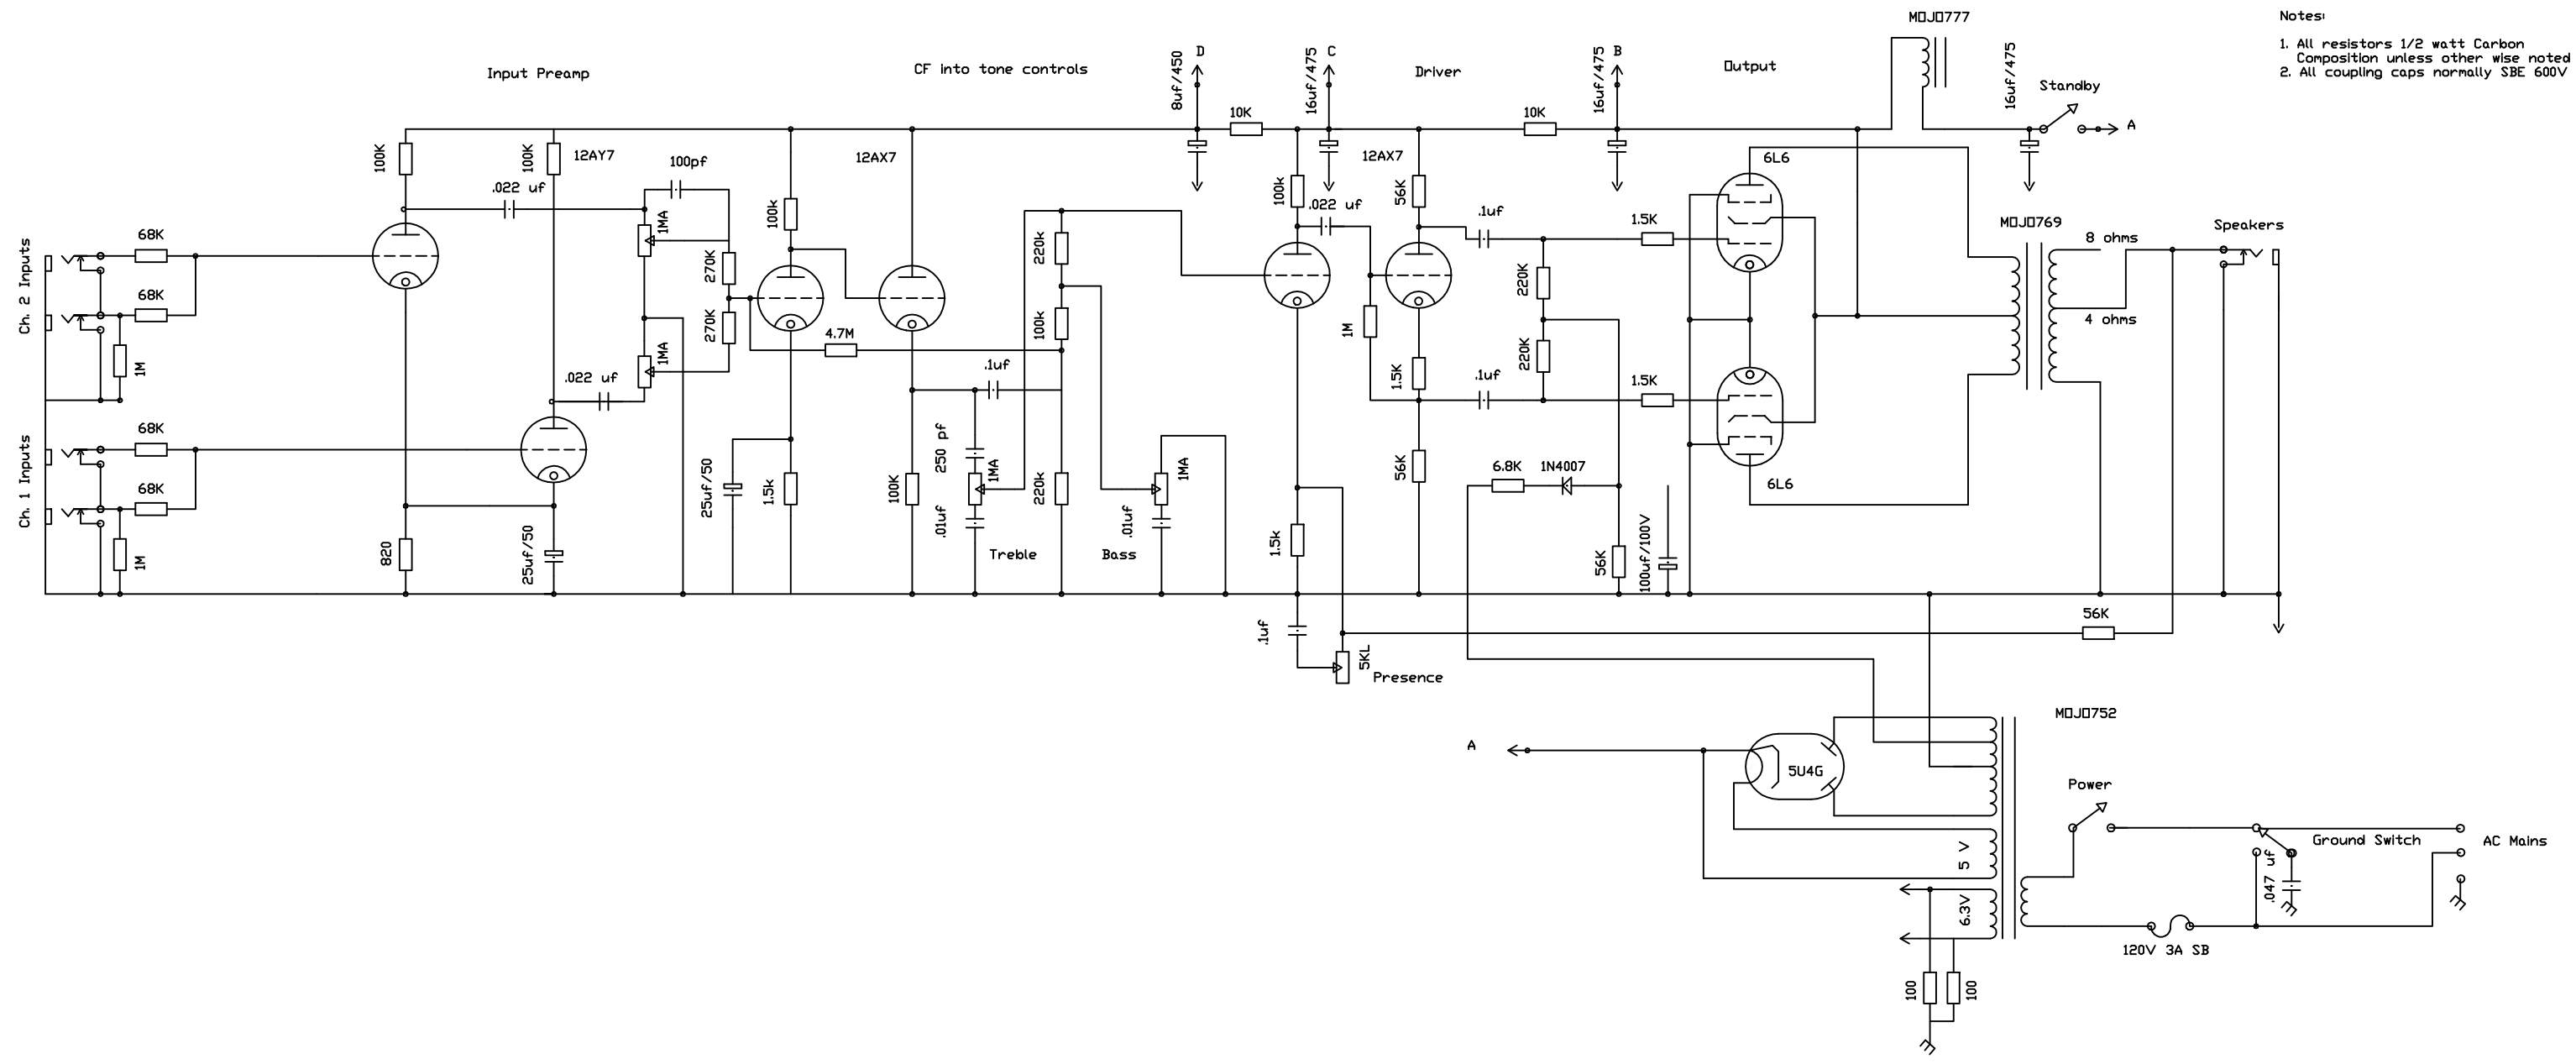

REV CHANGE			
REV	BY	DATE	NOTE

Notes:
 1. All resistors 1/2 watt Carbon Composition unless otherwise noted
 2. All coupling caps normally SBE 600V

DATE:03-13-08
 PRINT SCALE:N/A
 DRAWN SCALE:N/A
 Pg:1of1

TOLERANCE:N/A UNITS:N/A
 MATERIAL:N/A
 FINISH:N/A

PART NAME:MK-SUPER-SCH
 PART DESC:Schematic For Mojo SUPER
 MOJO PN:D-MK-SUPER-SCH

FILE:MK-SUPER-SCH.DWG
 DRAWN BY:Andy Turner

Mojo Musical Supply
 Tel 910-259-7291 Fax 910-259-7292