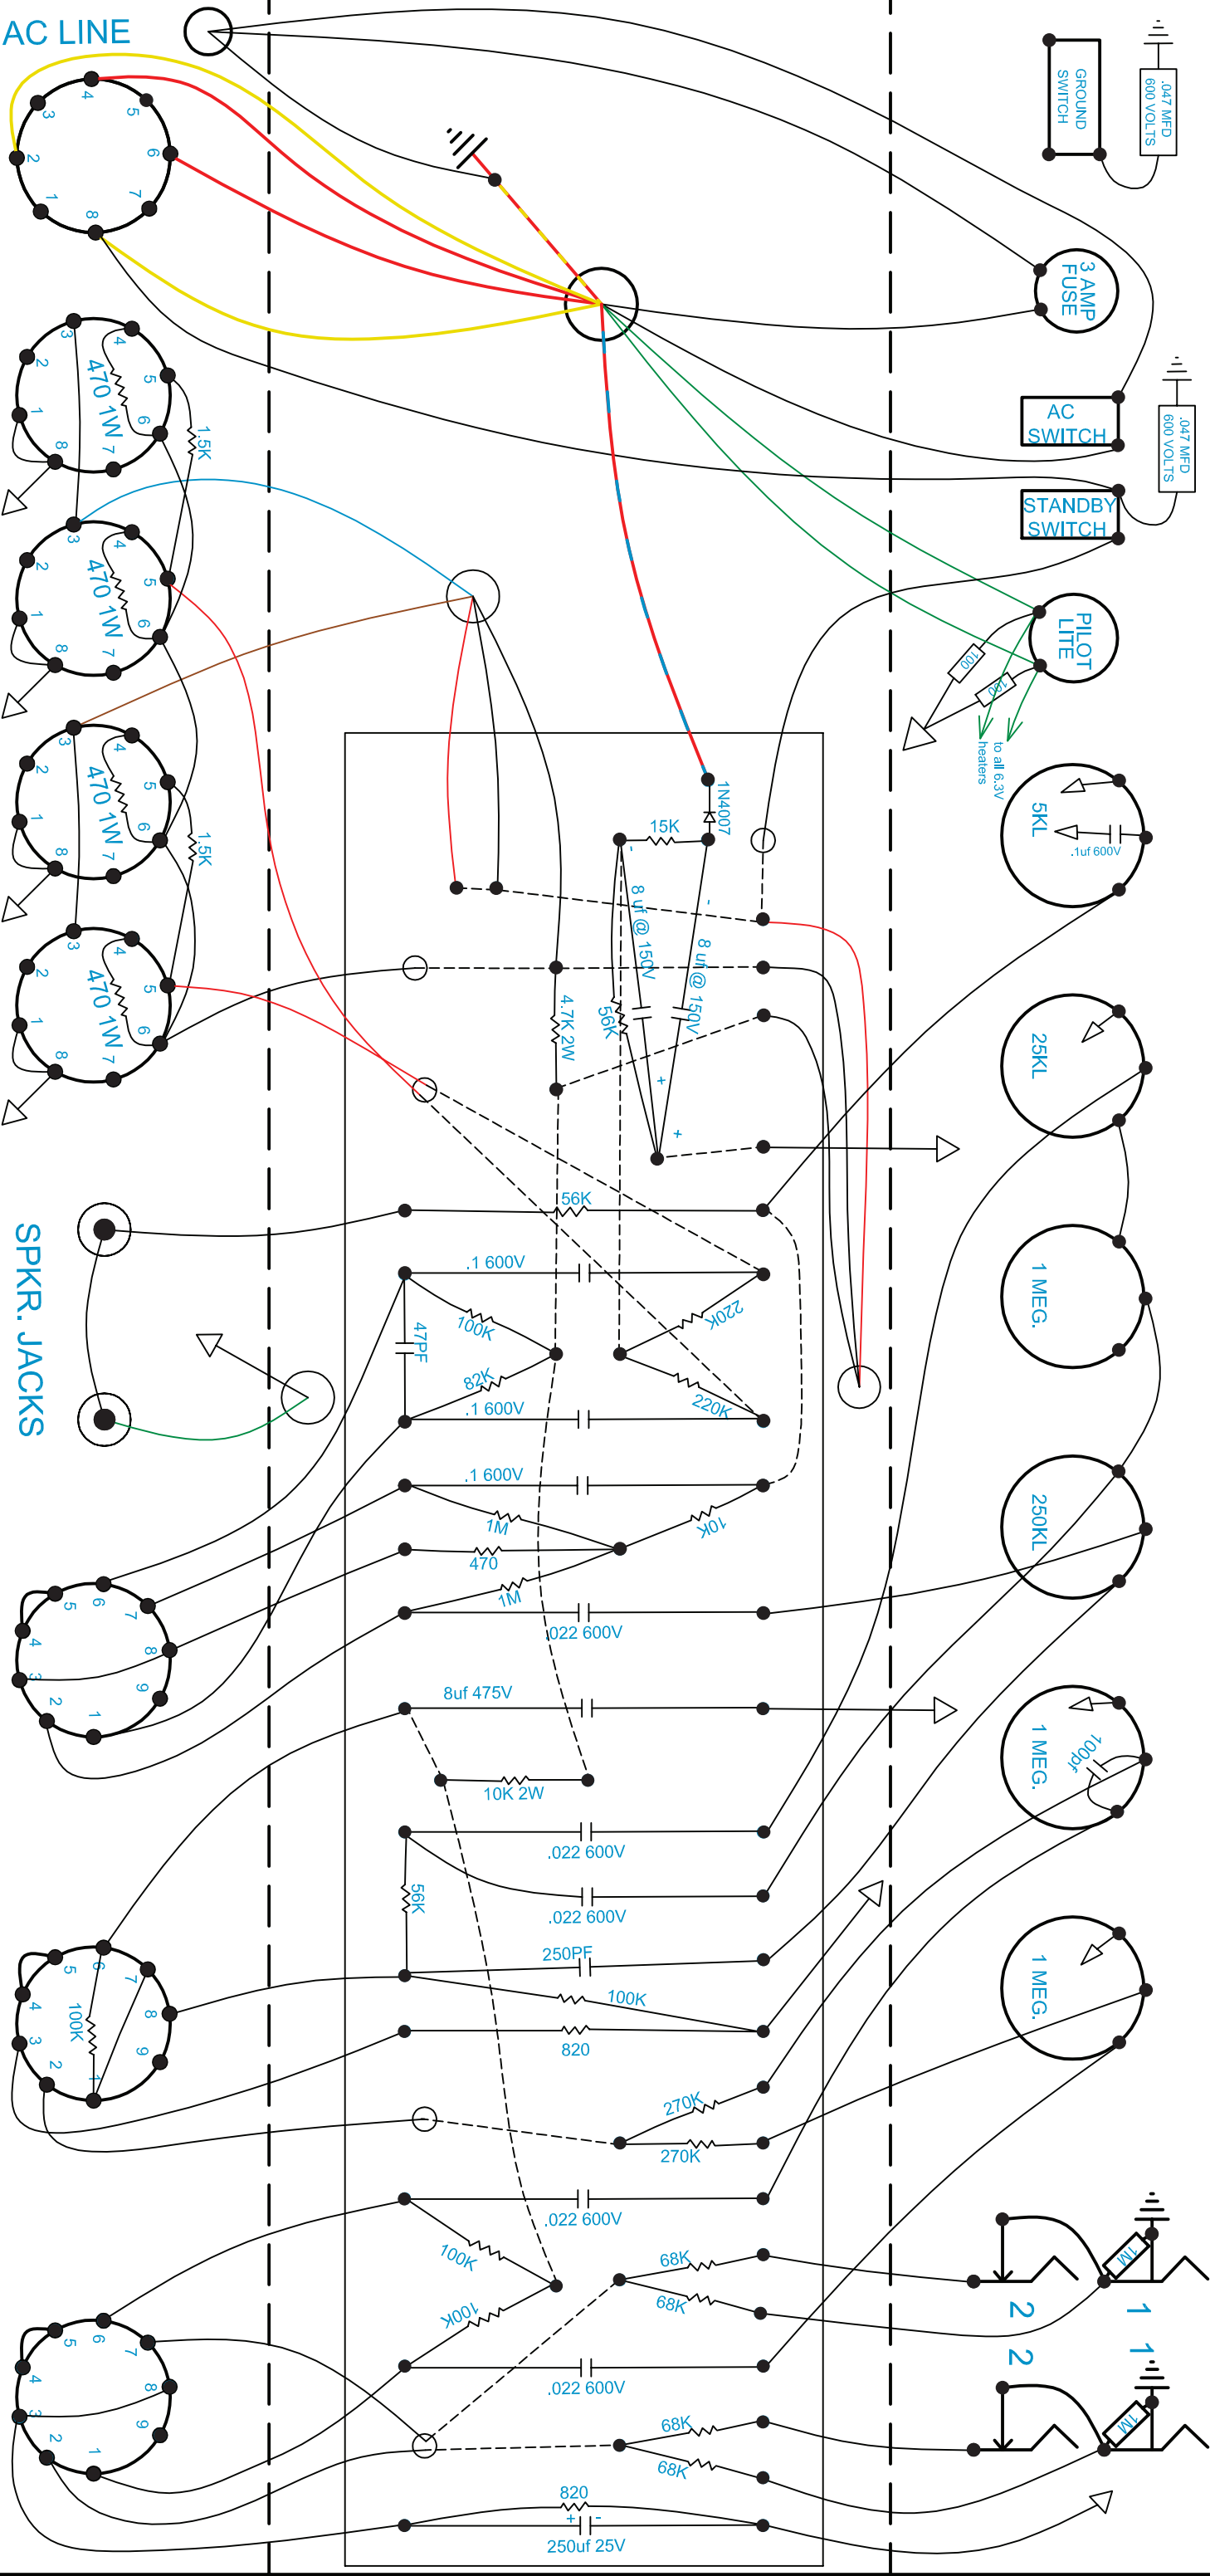

FENDER "TWIN-AMP" LAYOUT

MODEL 5F8-A

PRESENCE MIDDLE BASS TREBLE VOL. BRIGHT VOL. NORMAL BRIGHT NORMAL

- GZ34
- 5881
- 5881
- 5881
- 5881
- 5881
- 12AX7
- 12AX7
- 12AX7
- 12AY7

NOTE - ALL RESISTORS ARE ONE-HALF WATT 10% TOLERANCE UNLESS OTHERWISE NOTED