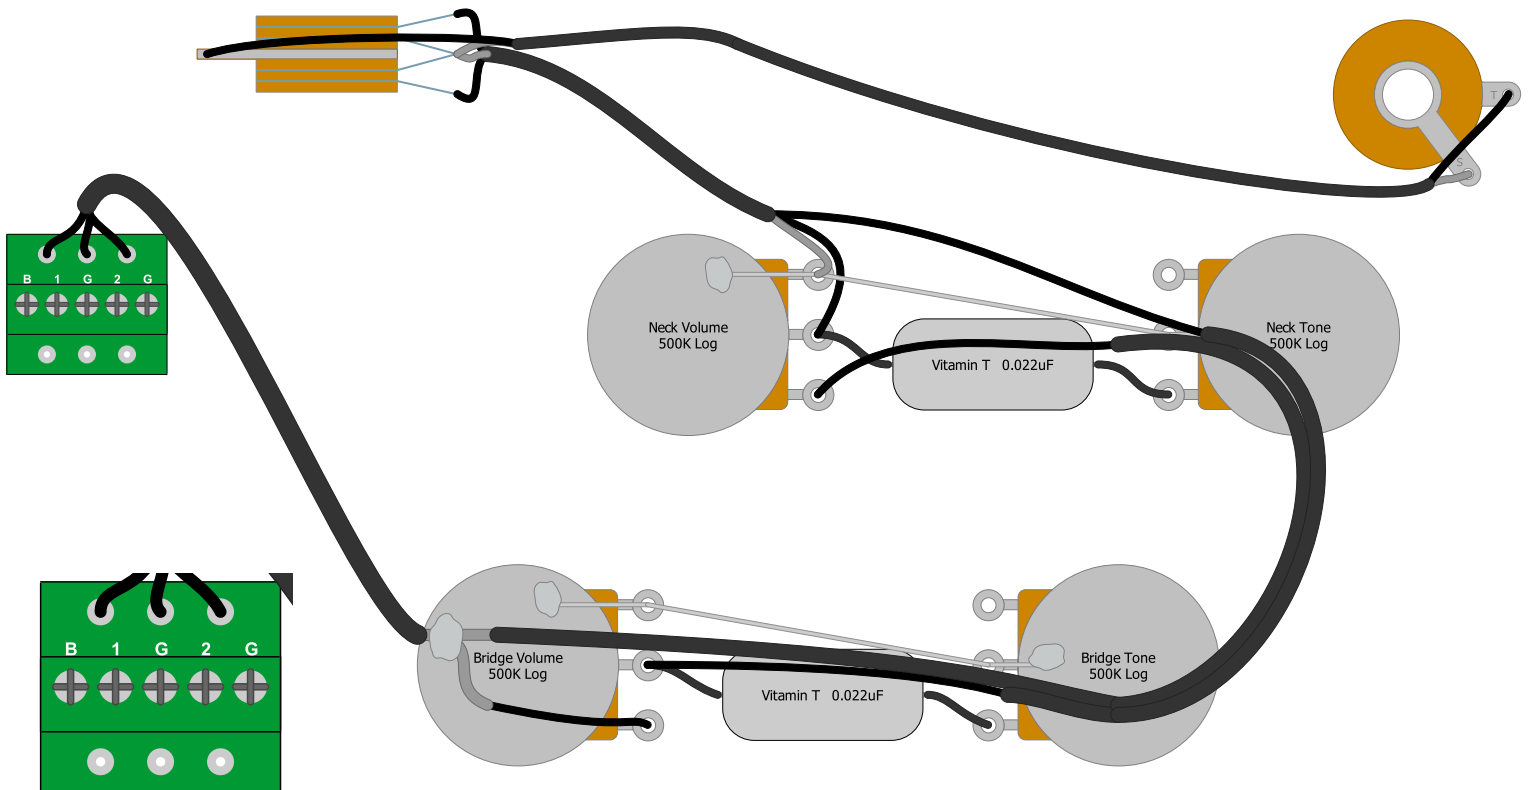

mojo[®] TONE

BUILD. MODIFY. REPAIR.

ES-335 SOLDERLESS WIRING DIAGRAM

Wiring Reference:

- B - Bridge Ground (Tailpiece)
- 1 - Bridge Pickup Hot
- G - Bridge Pickup Ground
- 2 - Neck Pickup Hot
- G - Neck Pickup Ground