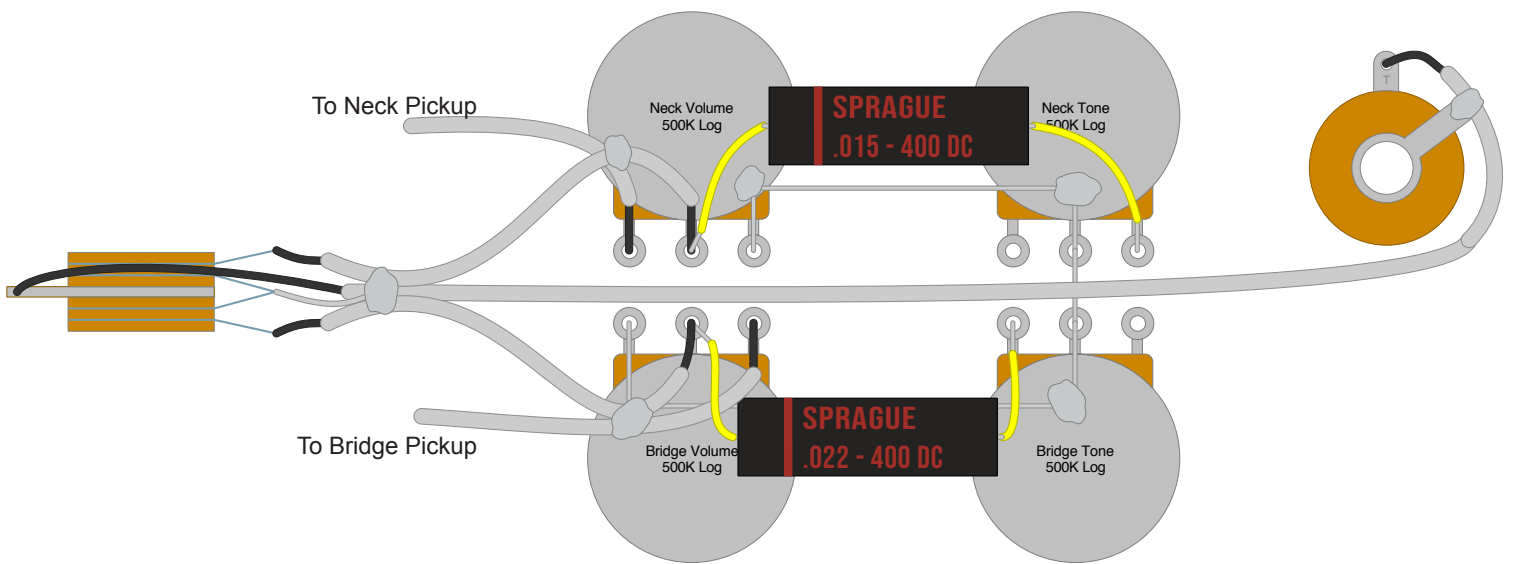

mojo[®] TONE

BUILD. MODIFY. REPAIR.

SG CLONE WIRING DIAGRAM

137 WORTH BEVERAGE DR • BURGAW, NC 28425

PH: 910.259.7291 • EMAIL: INFO@MOJOTONE.COM • WEBSITE: MOJOTONE.COM

© COPYRIGHT 2018. MOJOTONE® IS A REGISTERED TRADEMARK OF NOTHING SHOCKING LLC DBA MOJO MUSICAL SUPPLY