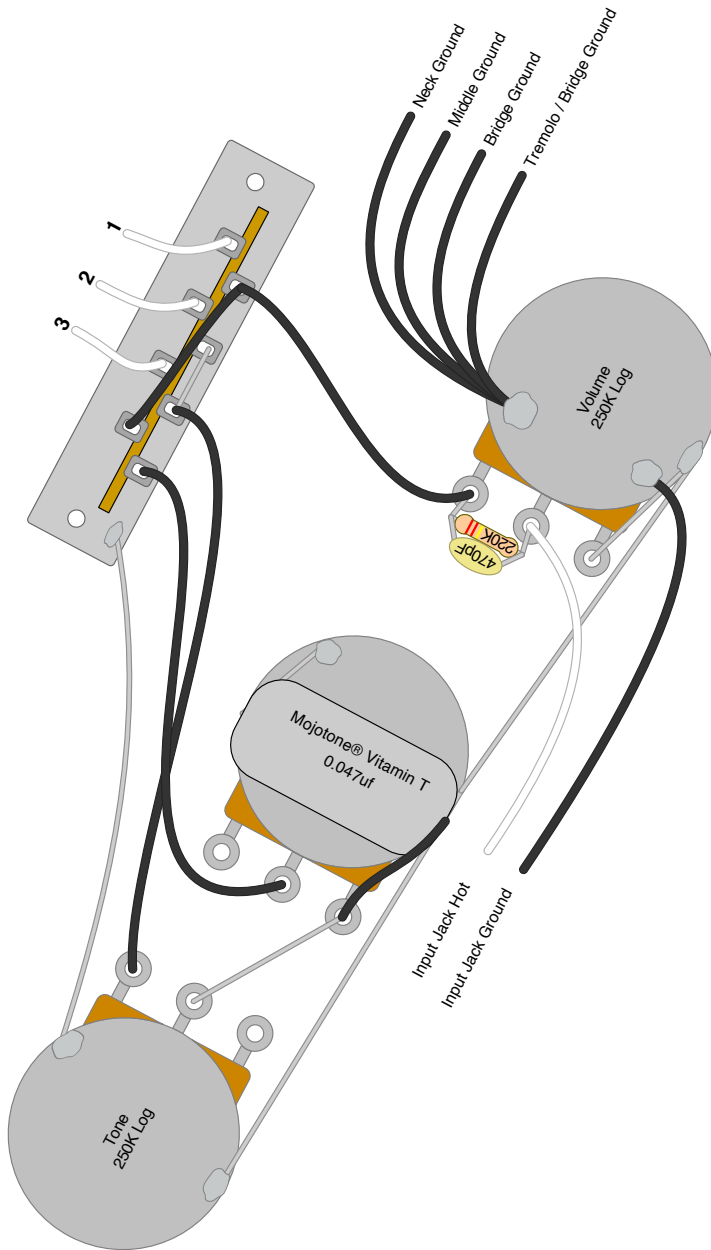

# mojo<sup>®</sup> TONE

BUILD. MODIFY. REPAIR.

## STRAT 5-WAY WIRING DIAGRAM

### Wiring Reference:

- 1 - Bridge Pickup Hot
- 2 - Middle Pickup Hot
- 3 - Neck Pickup Hot

137 WORTH BEVERAGE DR • BURGAW, NC 28425

PH: 910.259.7291 • EMAIL: [INFO@MOJOTONE.COM](mailto:INFO@MOJOTONE.COM) • WEBSITE: [MOJOTONE.COM](http://MOJOTONE.COM)