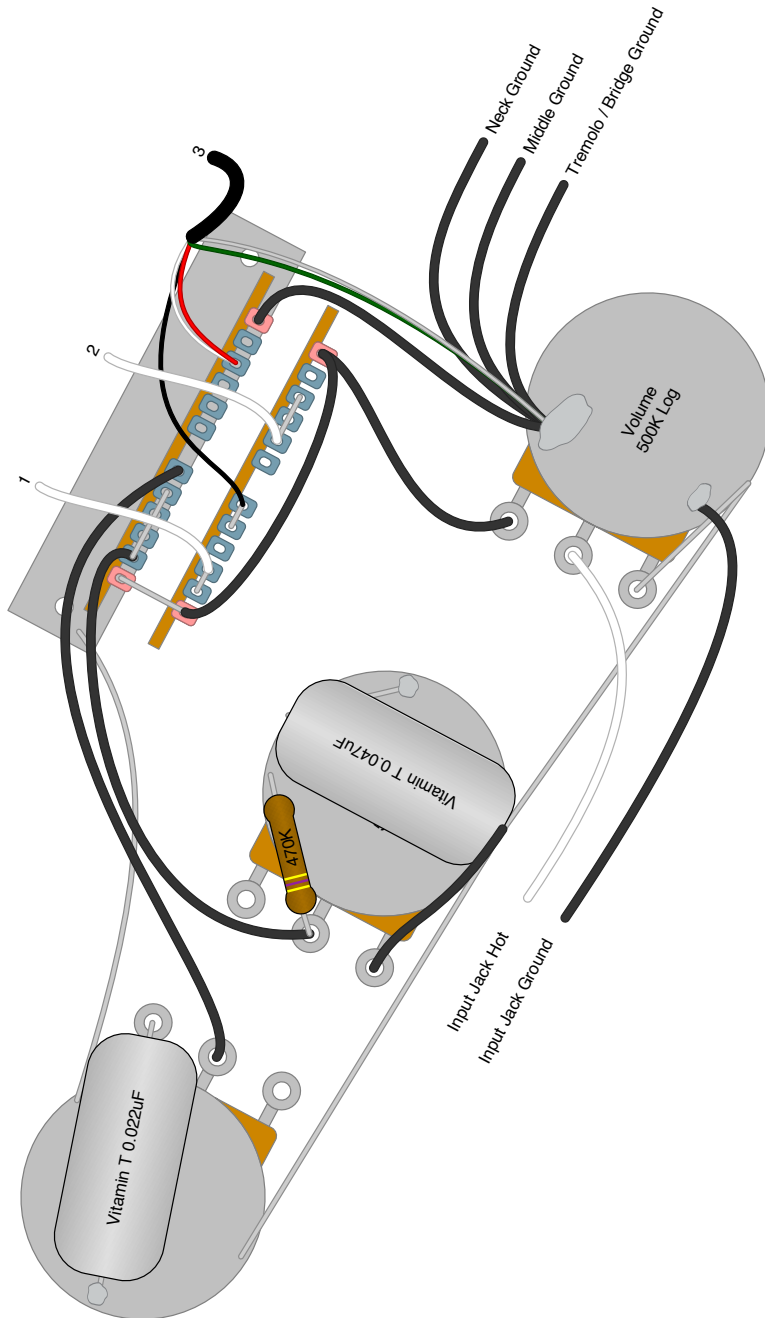

## STRAT HSS 5-WAY WIRING DIAGRAM

### Wiring Reference:

- 1 - Neck Pickup Hot
- 2 - Middle Pickup Hot
- 3 - Bridge Pickup