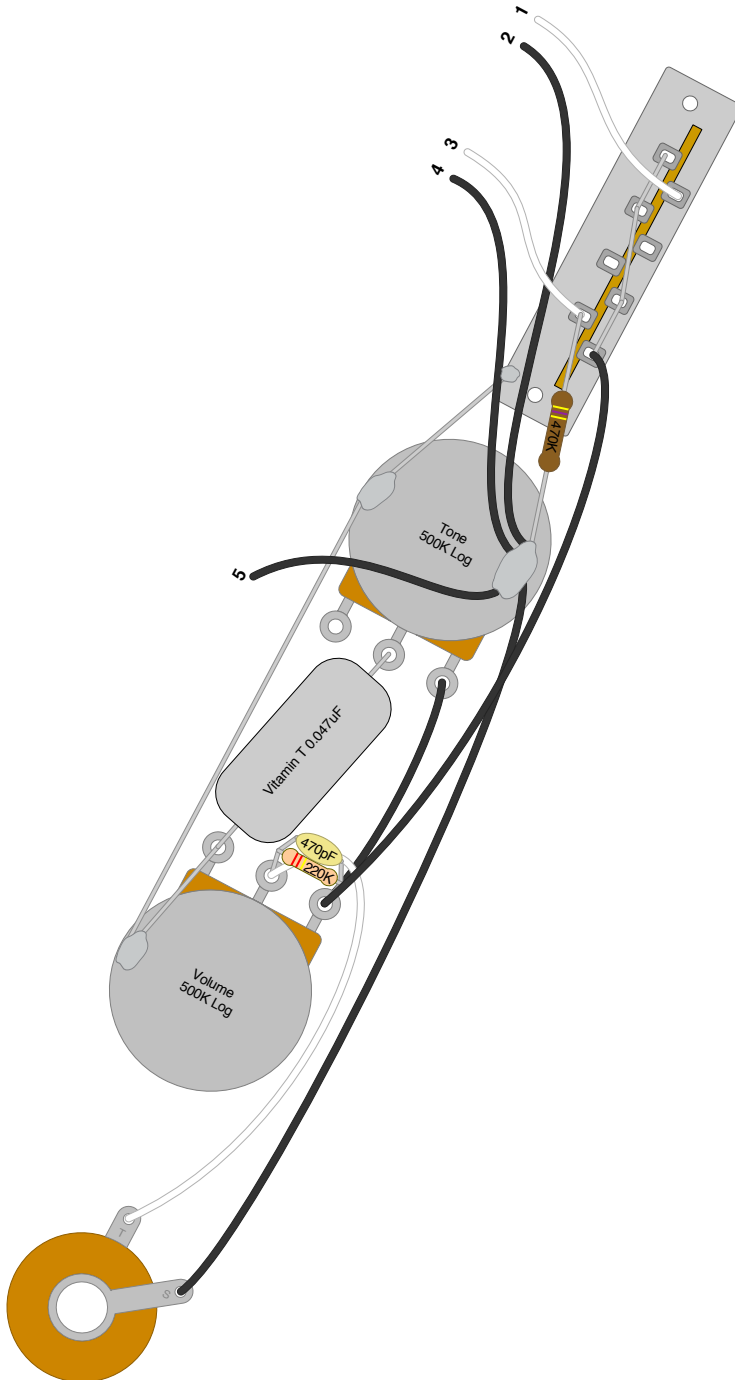

mojo[®] TONE

BUILD. MODIFY. REPAIR.

TELE 3-WAY REVERSE WIRING DIAGRAM

Wiring Reference:

- 1 - Neck Pickup Hot
- 2 - Neck Pickup Ground
- 3 - Bridge Pickup Hot
- 4 - Bridge Pickup Ground
- 5 - Bridge Ground (Optional)