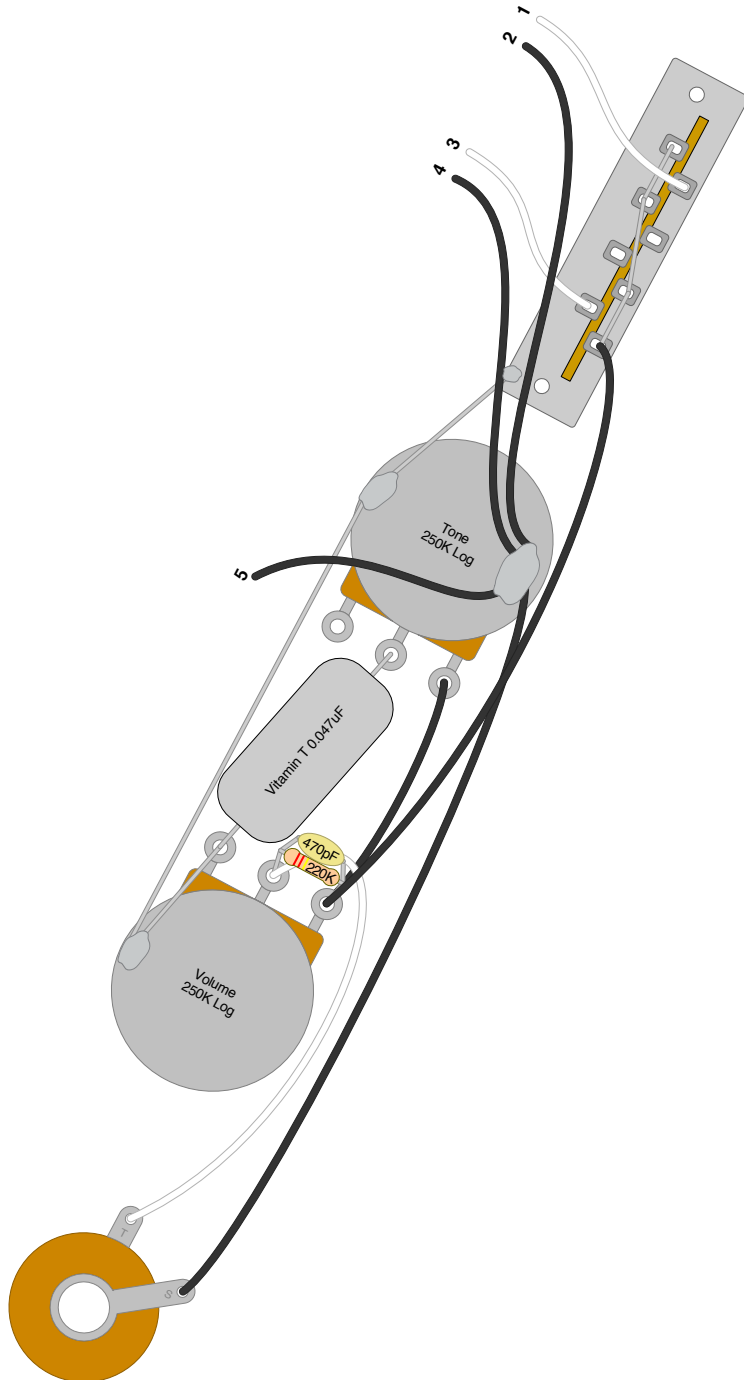

mojo[®] TONE

BUILD. MODIFY. REPAIR.

TELE 3-WAY REVERSE WIRING DIAGRAM

Wiring Reference:

- 1 - Neck Pickup Hot
- 2 - Neck Pickup Ground
- 3 - Bridge Pickup Hot
- 4 - Bridge Pickup Ground
- 5 - Bridge Ground (Optional)