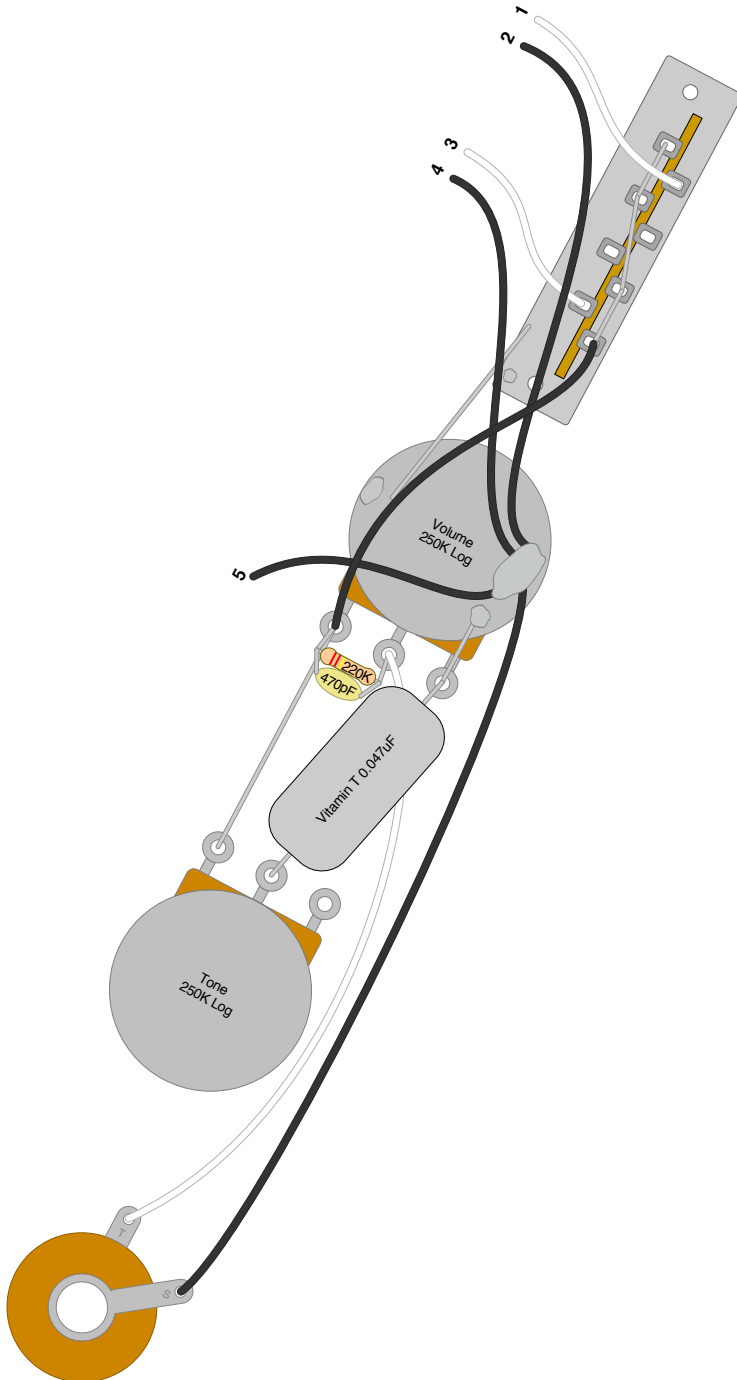

mojo[®] TONE

BUILD. MODIFY. REPAIR.

TELE 3-WAY WIRING DIAGRAM

Wiring Reference:

- 1 - Neck Pickup Hot
- 2 - Neck Pickup Ground
- 3 - Bridge Pickup Hot
- 4 - Bridge Pickup Ground
- 5 - Bridge Ground (Optional)