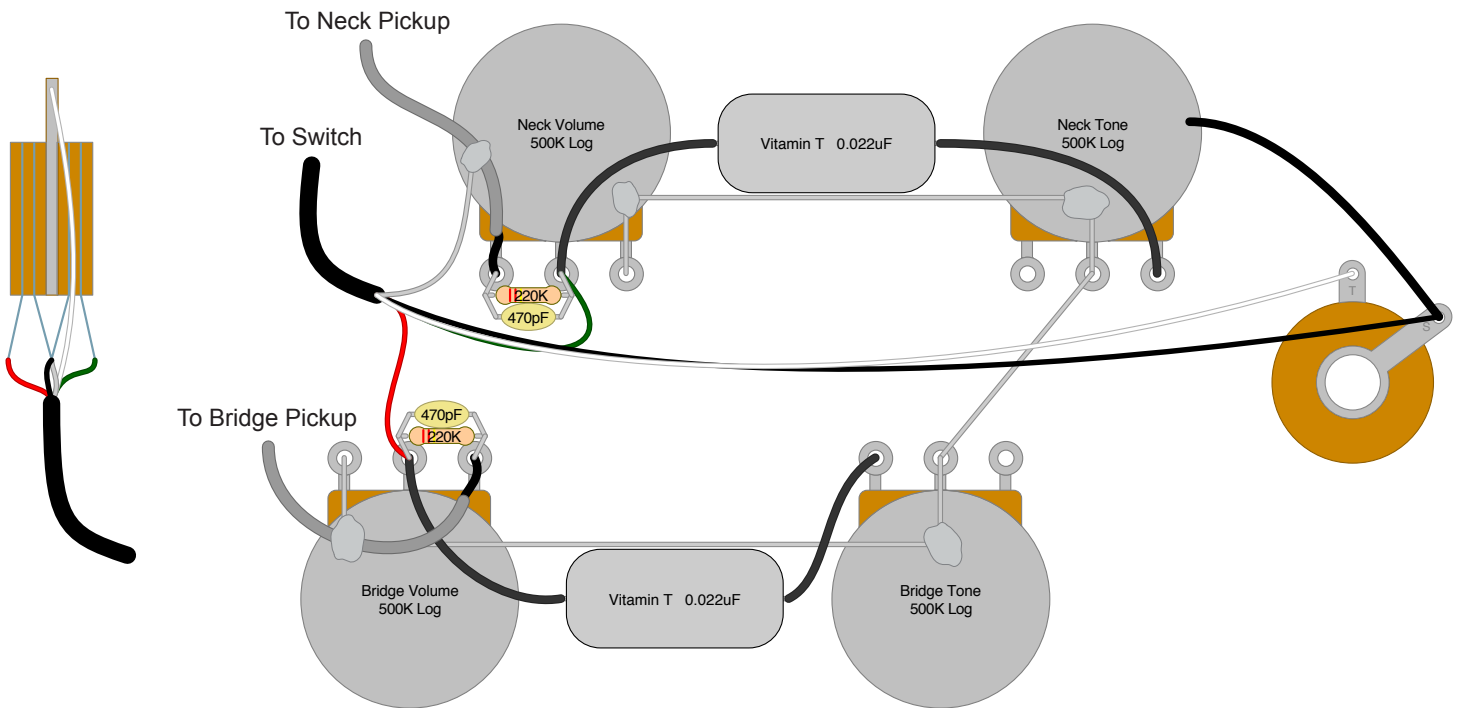

mojo[®] TONE

BUILD. MODIFY. REPAIR.

TELE '72 DELUXE WIRING DIAGRAM

137 WORTH BEVERAGE DR • BURGAW, NC 28425

PH: 910.259.7291 • EMAIL: INFO@MOJOTONE.COM • WEBSITE: MOJOTONE.COM

© COPYRIGHT 2018. MOJOTONE® IS A REGISTERED TRADEMARK OF NOTHING SHOCKING LLC DBA MOJO MUSICAL SUPPLY