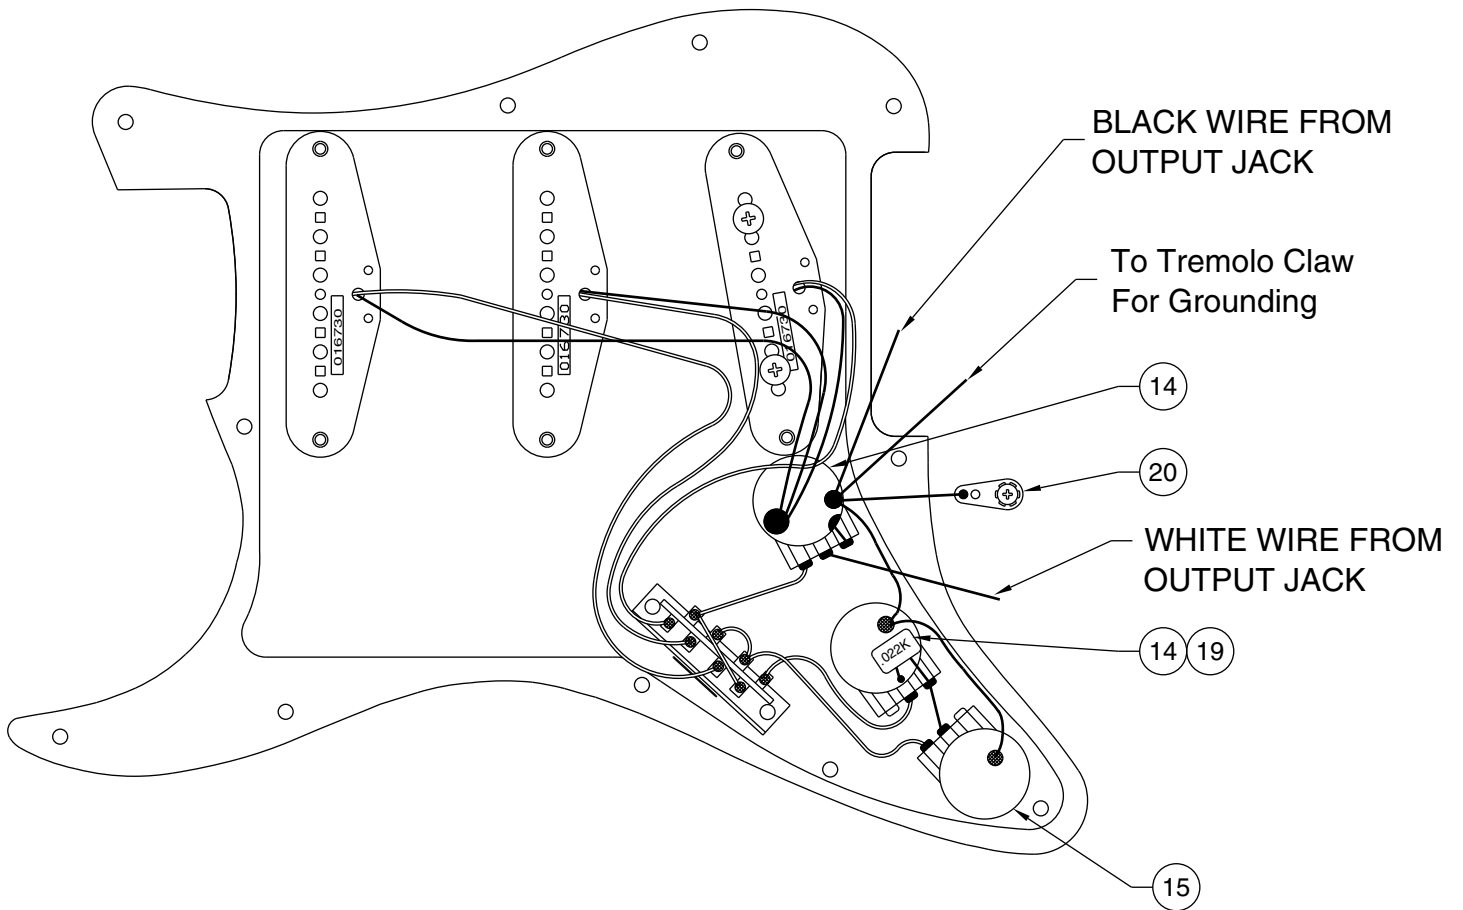

AMERICAN STRATOCASTER 0117400/7402

PICKGUARD ASSEMBLY

BRIDGE ASSEMBLY