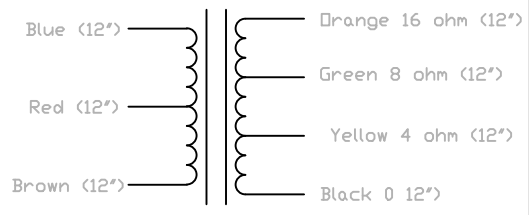

REV CHANGE			
REV	BY	DATE	NOTE

ALL LEAD LENGTHS MEASURED FROM EXIT OF BELL, OR EXIT FROM WINDING IF BELL IS NOT USED

ALL DIMENSIONS ARE TAKEN FROM PRODUCTION SAMPLES AND SHOULD BE KEPT WITHIN TOLERANCE. IF WINDING SPECS. DEMAND ANY DIMENSIONS TO CHANGE, CONTACT JESSE SHARRON FOR APPROVAL.

TOLERANCE:	+/-0.05	UNITS:	INCHES
MATERIAL:	N/A		
FINISH:	NO BELLS		
PART NAME:	M-25		
PART DESC:	18 WATT OUTPUT TRANSFORMER		
MOJO PN:	7000118		
FILE:	British Style-18 WATT OT		
DRAWN BY:	JESSE SHARRON		
DATE:	11-14-05		
PRINT SCALE:	1:1		
DRAWN SCALE:	1:1		
Pg:	1 of 1		