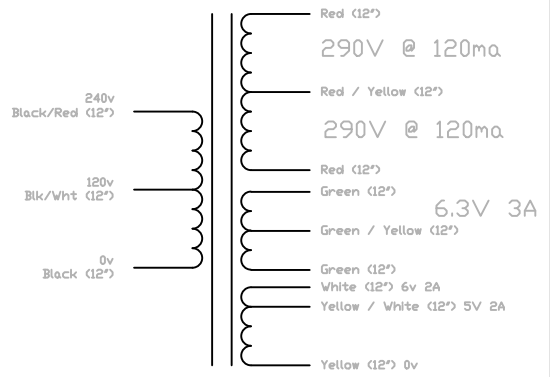

REV CHANGE			
REV	BY	DATE	NOTE

※ For 120v Operation use Black lead and Black w/White lead

※ For 240v Operation use Black lead and Black w/Red lead

ALL LEAD LENGTHS MEASURED FROM EXIT OF BELL, OR EXIT FROM WINDING IF BELL IS NOT USED

TOLERANCE:	+/-0.05	UNITS:	INCHES
MATERIAL:	N/A		
FINISH:	ONE BLACK BELL		
PART NAME:	HT-6179		
PART DESC:	18 WATT POWER TRANSFORMER		
MOJO PN:	7000018		
FILE:	British Style -18 WATT PT		
DRAWN BY:	JESSE SHARRON		
DATE:	11-22-05		
PRINT SCALE:	1:1		
DRAWN SCALE:	1:1		
Pg:	1 of 1		