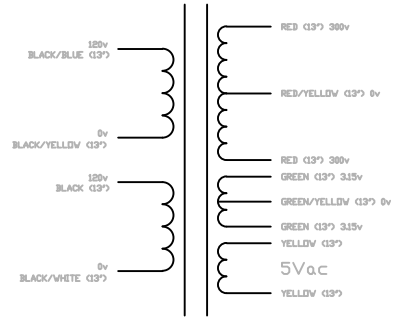

REV CHANGE			
REV	BY	DATE	NOTE

* For 120v Operation
 tie Blk & Blk/Blue, Blk/Wht & Blk/Yel
 apply 120v Blk & Blk/Blue to Blk/Wht & Blk/Yel

* For 240v Operation
 tie Blk/Blue and Blk,Wht
 apply 240v Blk/Yellow to Blk

TOLERANCE: +/- .05	UNITS: INCHES
MATERIAL: N/A	
FINISH: GALVANIZED BELLS	
PART NAME: British Style-45 POWER (MOD)	
PART DESC: MOJO British Style 45 Power	
MOJO PN: XXXXXXXX	
FILE: British style-45 PT	
DRAWN BY: BRAD HASSELL	
DATE: 5-03-05	
PRINT SCALE: 1 to 1	
DRAWN SCALE: 1 to 1	
Pg 1 of 1	