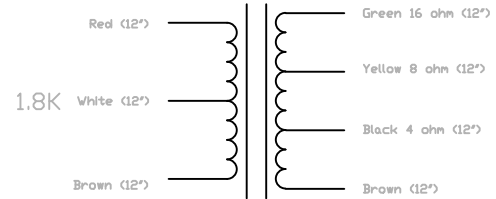

REV CHANGE			
REV	BY	DATE	NOTE