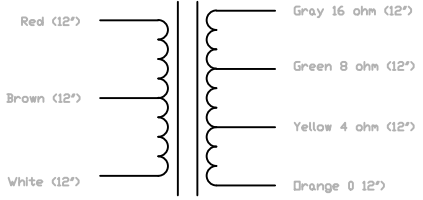

REV CHANGE		
REV	BY	DATE
		NOTE

TOLERANCE:	+/-0.05	UNITS:	INCHES
MATERIAL:	N/A		
FINISH:	SILVER BELLS		
PART NAME:	British Plexi/800 style 50W OUTPUT		
PART DESC:	OUTPUT TRANSFORMER		
MOJO PN:	7021850		
FILE:	British Plexi/800 style 50W DT		
DRAWN BY:	JESSE SHARRON		
DATE:	8-22-06		
PRINT SCALE:	1 to 2		
DRAWN SCALE:	1 to 1		
Pg:	1 of 1