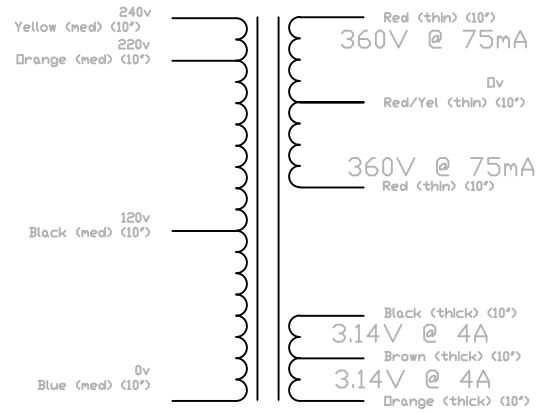

ALL LEAD LENGTHS MEASURED FROM EXIT OF BELL, OR EXIT FROM WINDING IF BELL IS NOT USED

TOLERANCE:	+/-0.05	UNITS:	INCHES
MATERIAL:	N/A		
FINISH:	SILVER BELLS		
PART NAME:	British Style-800 50PT		
PART DESC:	POWER TRANSFORMER		
MOJO PN:	7020850		
FILE:	British Style 800 50watt PT		
DRAWN BY:	JESSE SHARRON		
DATE:	09-19-05		
PRINT SCALE:	1:1		
DRAWN SCALE:	1:1		
Page:	1 of 1