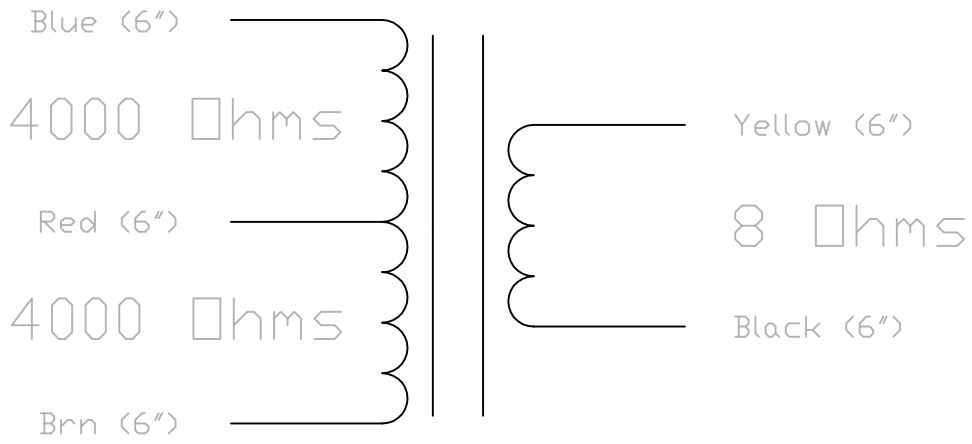

REV CHANGE			
REV	BY	DATE	NOTE

0
1
2
3
4
5
6
7
8
9

ALL LEAD LENGTHS MEASURED FROM EXIT OF BELL, OR EXIT FROM WINDING IF BELL IS NOT USED

TOLERANCE: +/- .05	UNITS: INCHES
MATERIAL: N/A	
FINISH: NO BELLS, SILVER CHANNEL	
PART NAME: MOJO768	
PART DESC: TWEED DELUXE OUTPUT TRANSFORMER	
MOJO PN: MOJO768	
FILE: MT-FENDER-MOJO768	
DRAWN BY: JESSE SHARRON	
DATE: 09-16-05	 Mojo Musical Supply Tel 336-744-3455 Fax 336-744-3642
PRINT SCALE: 1 to 1	
DRAWN SCALE: 1 to 1	
Pg: 1 of 1	