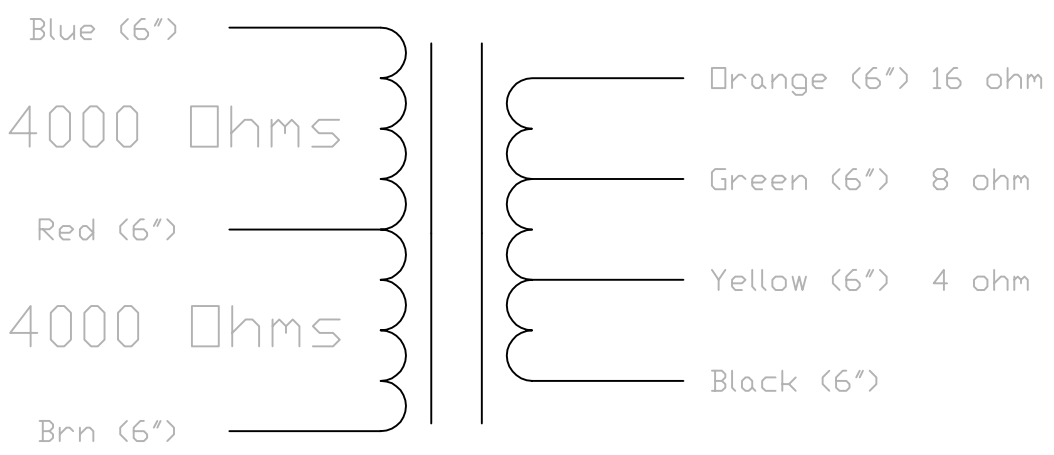

REV CHANGE			
REV	BY	DATE	NOTE

0
1
2
3
4
5
6
7
8
9

ALL LEAD LENGTHS MEASURED FROM EXIT OF BELL, OR EXIT FROM WINDING IF BELL IS NOT USED

TOLERANCE: +/- .05	UNITS: INCHES
MATERIAL: N/A	
FINISH: NO BELLS, SILVER CHANNEL	
PART NAME: MOJO768sp	
PART DESC: TWEED DELUXE OUTPUT TRANSFORMER	
MOJO PN: MOJO768sp	
FILE: MT-FENDER-MOJO768sp	
DRAWN BY: JESSE SHARRON	
DATE: 04-21-08	 Mojo Musical Supply Tel (910)259-7291 Fax (910)259-7292
PRINT SCALE: 1to1	
DRAWN SCALE: 1to1	
Pg: 1of1	