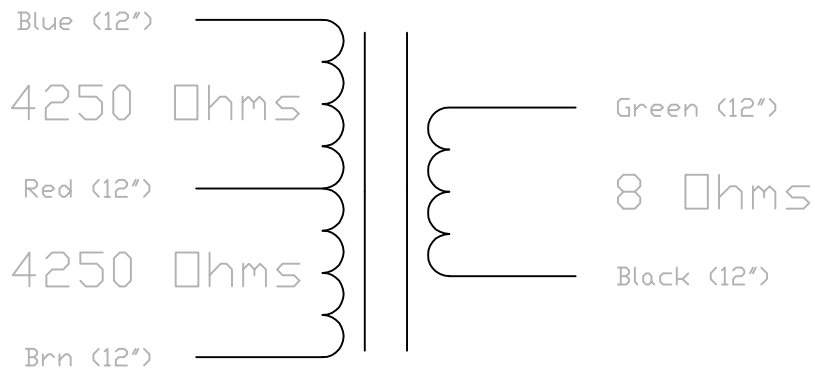

REV CHANGE			
REV	BY	DATE	NOTE

ALL LEAD LENGTHS MEASURED FROM EXIT OF BELL, OR EXIT FROM WINDING IF BELL IS NOT USED

TOLERANCE: +/- .05	UNITS: INCHES
MATERIAL: N/A	
FINISH:	SILVER BELLS
PART NAME:	MOJO 772
PART DESC:	OUTPUT TRANSFORMER
MOJO PN:	MOJO772
FILE:	MT-FENDER-MOJO772
DRAWN BY: JESSE SHARRON	
DATE:	10-07-05
PRINT SCALE:	1to1
DRAWN SCALE:	1to1
Pg:	1of1