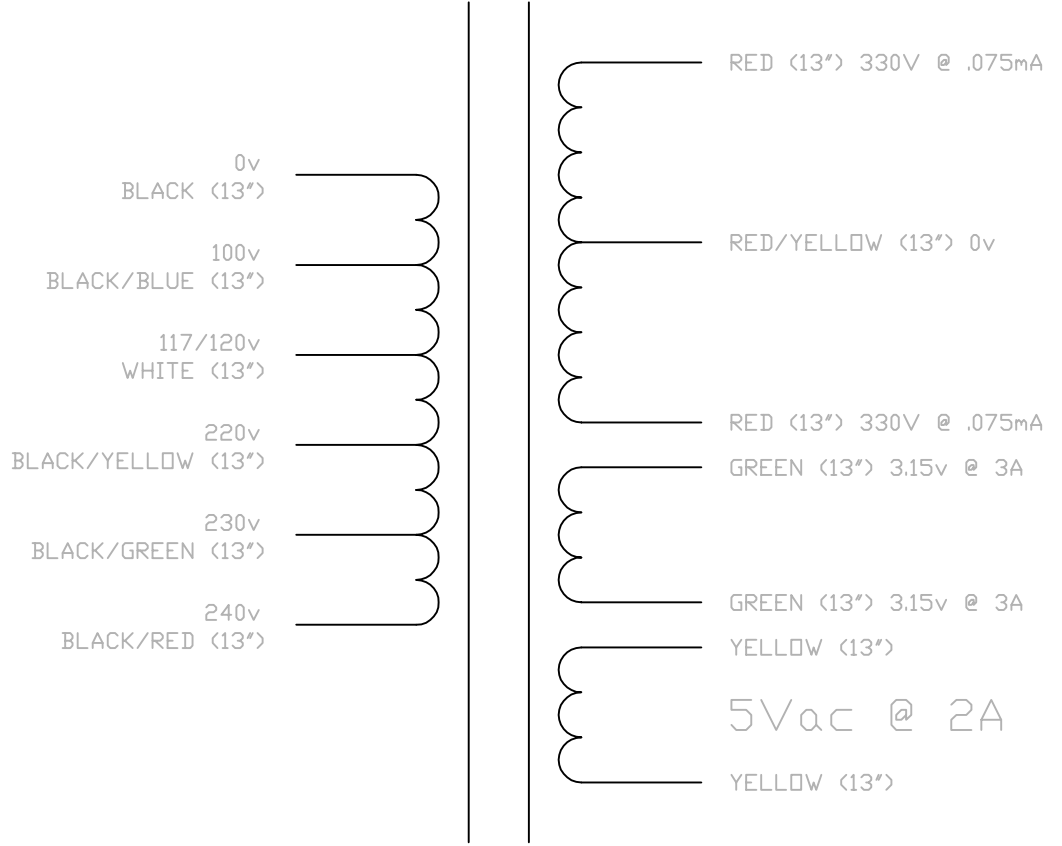

| REV CHANGE | | | |
|------------|----|------|------|
| REV | BY | DATE | NOTE |
| | | | |

0
1
2
3
4
5
6
7
8
9

| | |
|--|--|
| TOLERANCE: +/- .05 | UNITS: INCHES |
| MATERIAL: N/A | |
| FINISH: BLACK BELLS | |
| PART NAME: MOJO756EX | |
| PART DESC: Tweed Deluxe Power Export Version | |
| MOJO PN: MOJO756EX | |
| FILE: MT-FENDER-MOJO756EX | |
| DRAWN BY: BRAD HASSELL | |
| DATE: 5-03-05 |  Mojo Musical Supply Tel 336-744-3455 Fax 336-744-3642 |
| PRINT SCALE: 1to1 | |
| DRAWN SCALE: 1to1 | |
| Pg: 1of1 | |