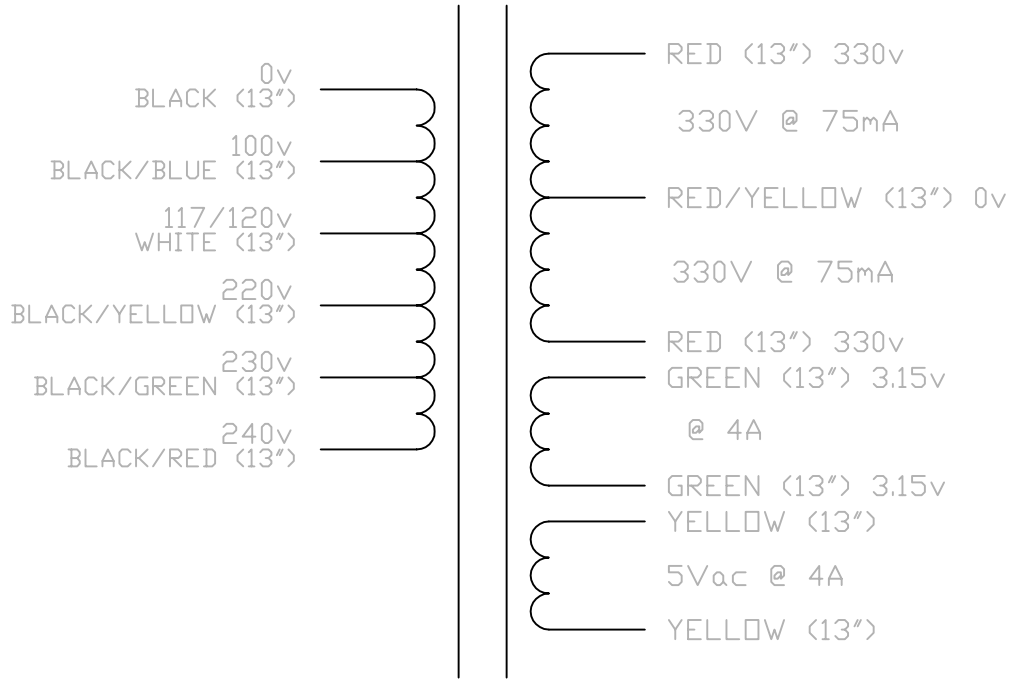

REV CHANGE			
REV	BY	DATE	NOTE

TOLERANCE: +/- .05	UNITS: INCHES
MATERIAL: N/A	
FINISH: BLACK BELLS	
PART NAME: MOJO760EX	
PART DESC: Tweed and Blackface Princeton/Champ Power	
MOJO PN: MOJO760EX	
FILE: MT-FENDER-MOJO760EX	
DRAWN BY: ANDY TURNER	
DATE: 9-12-05	 Mojo Musical Supply Tel (910)259-7291 Fax (910)259-7292
PRINT SCALE: 1to1	
DRAWN SCALE: 1to1	
Pg: 1of1	