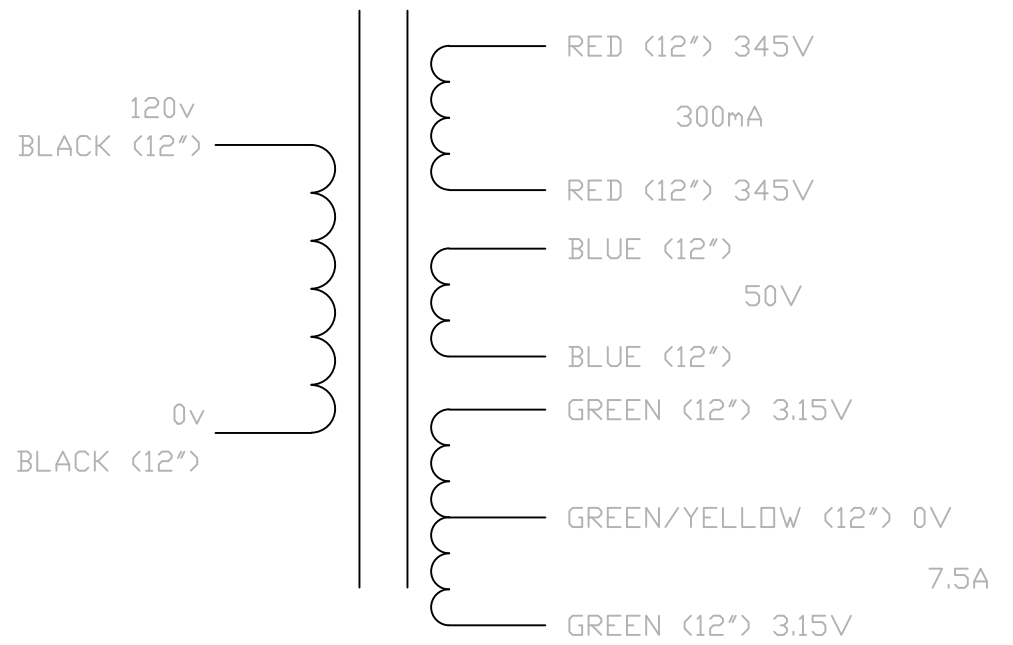

REV CHANGE			
REV	BY	DATE	NOTE

TOLERANCE: ± .05	UNITS: INCHES
MATERIAL: N/A	
FINISH: SILVER BELLS	
PART NAME: HI WATT 100 PT	
PART DESC: POWER TRANSFORMER	
MOJO PN: MOJO784	
FILE: MT-HI WATT-POWER-100	
DRAWN BY: JESSE SHARRON	
DATE: 12-07-05	 <b>Mojo Musical Supply</b> Tel (910)259-7291 Fax (910)259-7292
PRINT SCALE: 1to1	
DRAWN SCALE: 1to1	
Pg: 1of1	