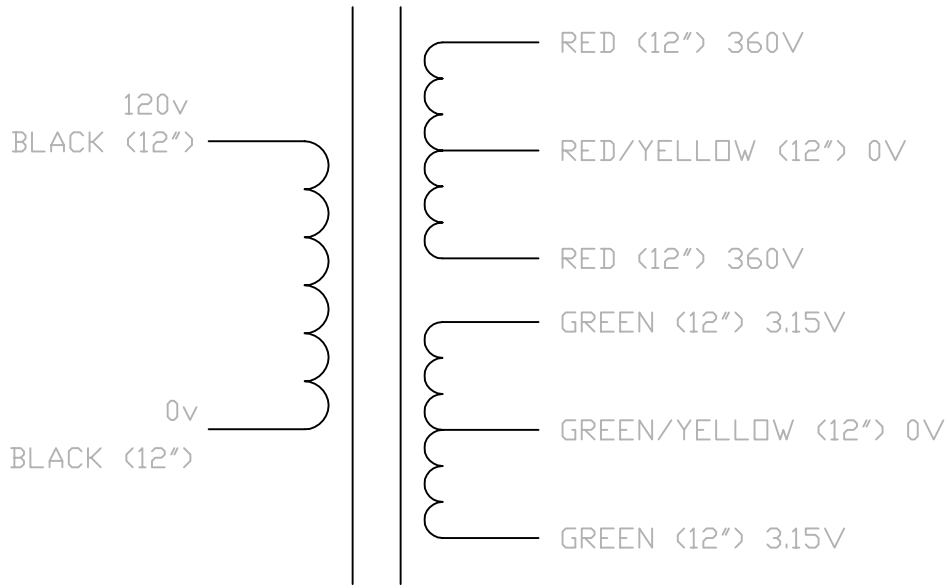

| REV CHANGE | | | |
|------------|----|------|------|
| REV | BY | DATE | NOTE |
| | | | |

| | |
|------------------------------|--|
| TOLERANCE: ± .05 | UNITS: INCHES |
| MATERIAL: N/A | |
| FINISH: SILVER BELLS | |
| PART NAME: HI WATT 50 PT | |
| PART DESC: POWER TRANSFORMER | |
| MOJO PN: MOJO786 | |
| FILE: MT-HI WATT-POWER-50 | |
| DRAWN BY: JESSE SHARRON | |
| DATE: 12-07-05 |  Mojo Musical Supply Tel (910)259-7291 Fax (910)259-7292 |
| PRINT SCALE: 1to1 | |
| DRAWN SCALE: 1to1 | |
| Pg: 1of1 | |