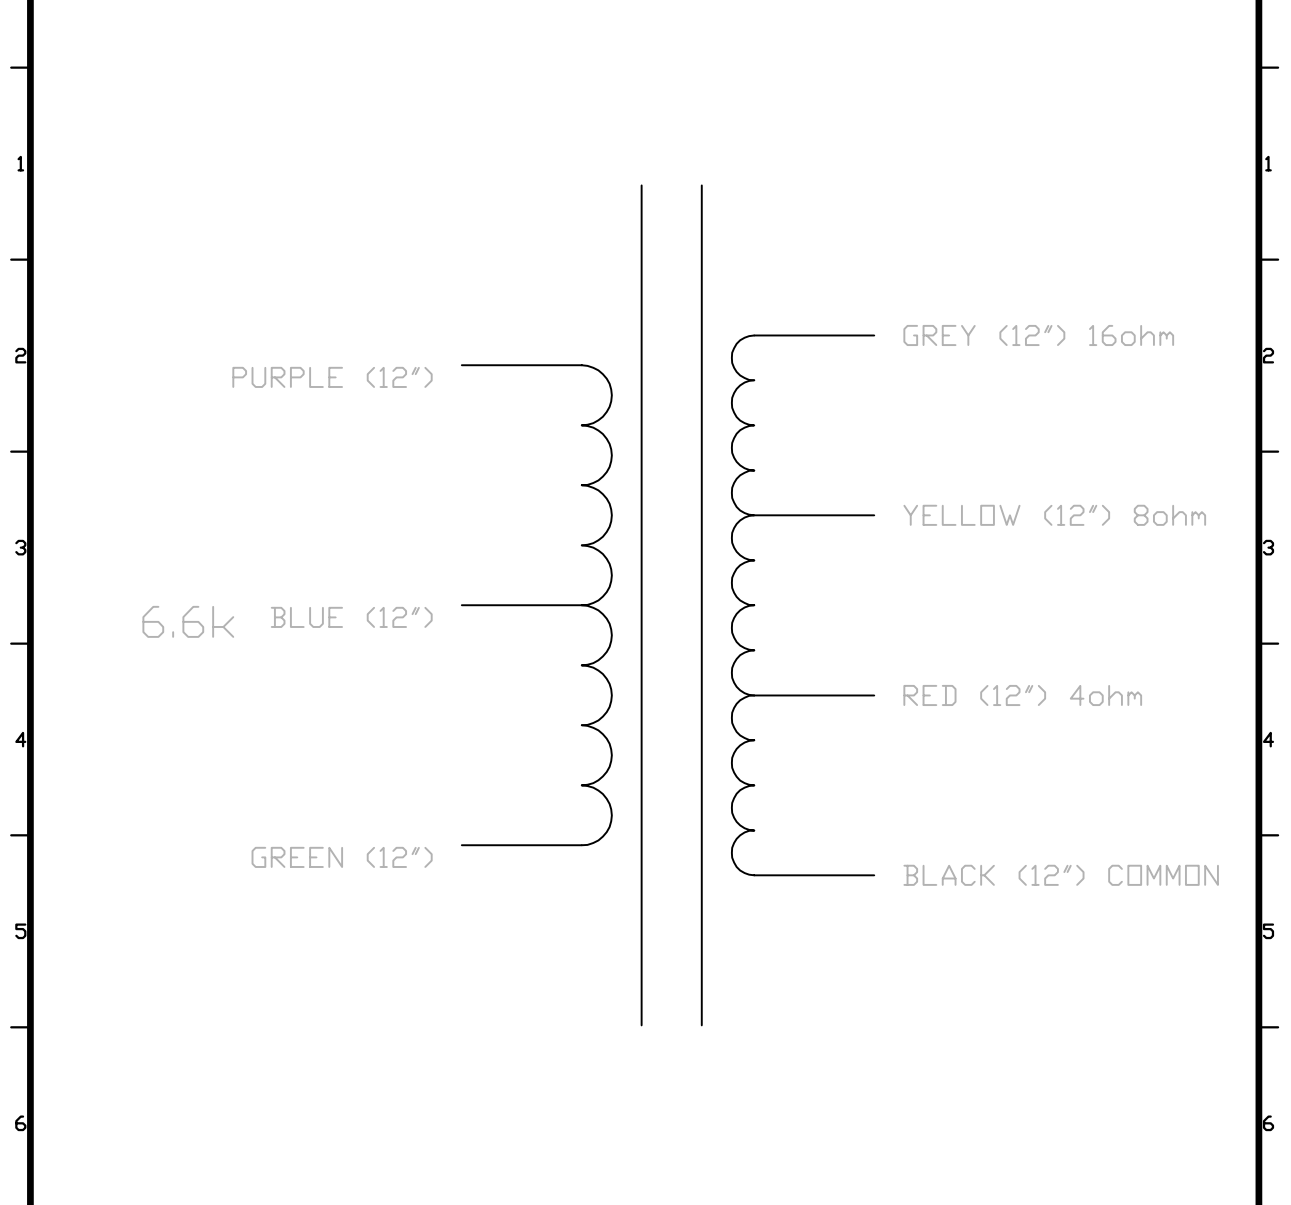

REV CHANGE			
REV	BY	DATE	NOTE

TOLERANCE: +/- .05	UNITS: INCHES
MATERIAL: N/A	
FINISH: BLACK BELLS	
PART NAME: 11415-TWDT	
PART DESC: TRAIN WRECK 30 WATT OUTPUT	
MOJO PN: MOJO791	
FILE: MT-TRAINWRECK-30WATT_DT	
DRAWN BY: BRAD HASSELL	
DATE: 12-1-04	 <b>Mojo Musical Supply</b> Tel (910)259-7291 Fax (910)259-7292
PRINT SCALE: 1to1	
DRAWN SCALE: 1to1	
Pg: 1of1	