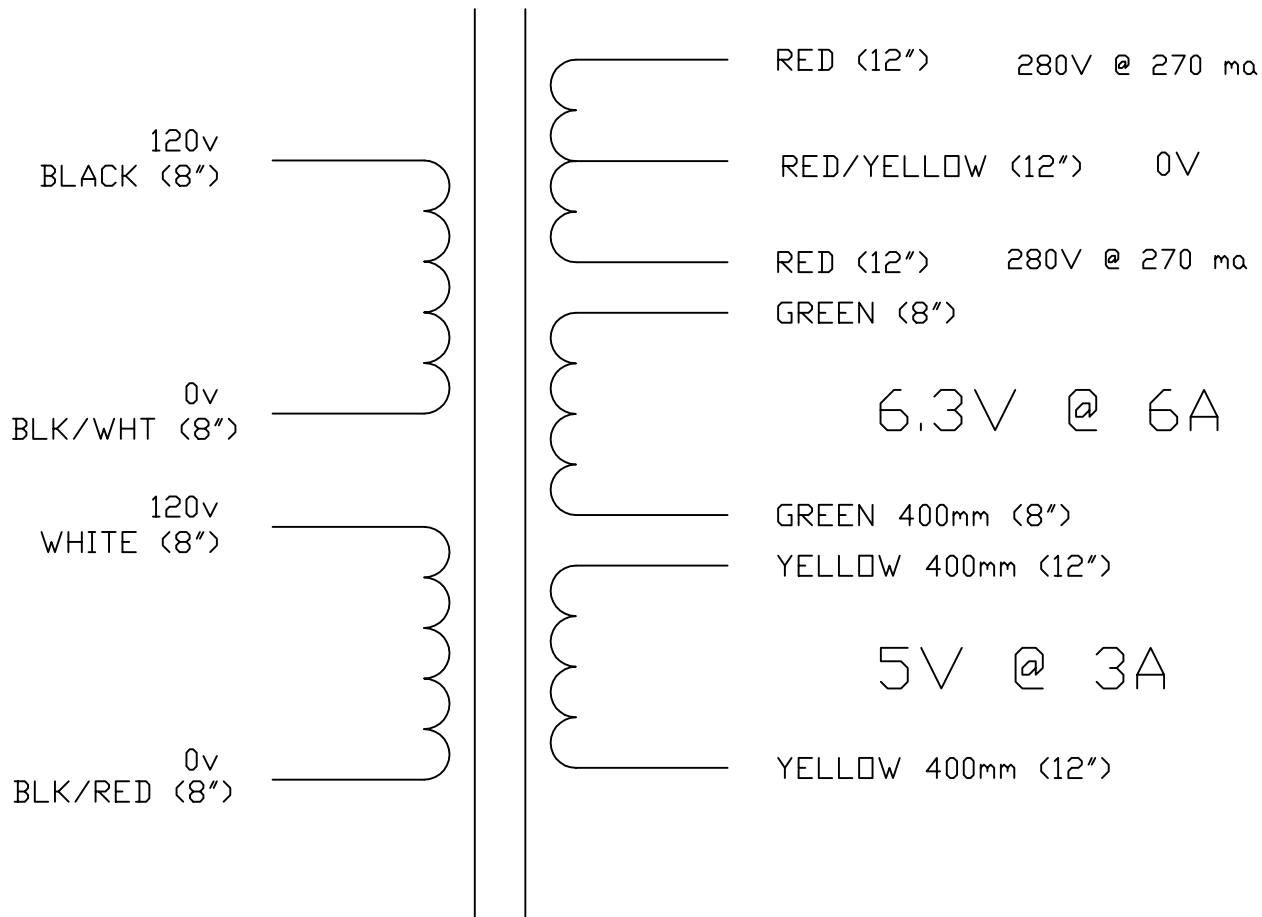

REV CHANGE

| REV | BY | DATE | NOTE |
|-----|----|------|------|
|-----|----|------|------|

ALL LEAD LENGTHS MEASURED FROM EXIT OF BELL, OR EXIT FROM WINDING IF BELL IS NOT USED

| | |
|------------------------------|---|
| TOLERANCE: +/- .05 | UNITS: INCHES |
| MATERIAL: N/A | |
| FINISH: SINGLE BEIGE BELL | |
| PART NAME: VOX AC30 PT | |
| PART DESC: POWER TRANSFORMER | |
| MOJO PN: 8020100 | |
| FILE: VOX AC30PT | |
| DRAWN BY: JESSE SHARRON | |
| DATE: 09-19-05 |  Mojo Musical Supply Tel 336-744-3455 Fax 336-744-3642 |
| PRINT SCALE: 1 to 2 | |
| DRAWN SCALE: 1 to 1 | |
| Pg: 1 of 1 | |